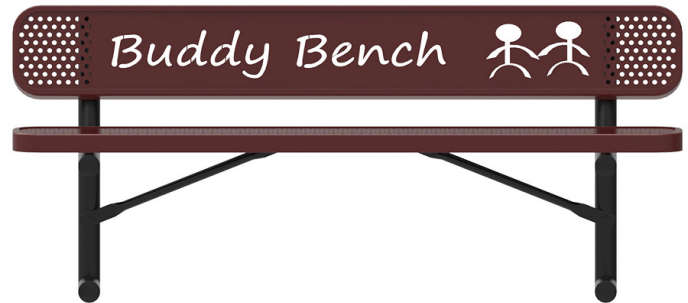

Buddy Bench

- 1/2" Punched Steel
- 3/4" x 2" Angle Iron Outer Frame
- 1 1/2" x 1/4" Flat Steel Inside Bracing
- 2 3/8" Round Tubing Frame Material
- 2" x 2" Angle Iron Frame Bracing
- 1" Round Tubing Diagonal Braces for Portable Braces
- Choose between Portable, Surface Mount or In Ground Mount
- Black Powder Coated Frame
- Several Color Options to Choose From

MCPB6BUDP	6' Portable	210 Lbs
MCPB8BUDP	8' Portable	249 Lbs
MCPB6BUDSM	6' Surface mount	210 Lbs
MCPB8BUDSM	8' Surface mount	249 Lbs
MCPB6BUDIG	6' In-ground	210 Lbs
MCPB8BUDIG	8' In-ground	249 Lbs