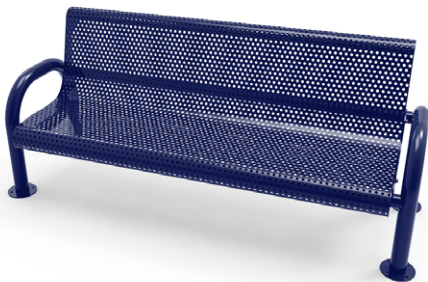

Thermoplastic Steel Benches

Standard Perforated Bench

A great option for parks, playgrounds and for use as a players bench. Available in different lengths and colors to suit anyone needs.

- 1/2" Punched Steel
 - 3/4" x 2" Angle Iron Outer Frame
 - 1 1/2" x 1/4" Flat Steel Inside Bracing
 - 2 3/8" Round Tubing Frame Material
 - 2" x 2" Angle Iron Frame Bracing
 - 1" Round Tubing Diagonal Braces for
- | | | |
|-------------------|---------------------|---------|
| MCPB6TPP | 6' Portable Bench | 120 Lbs |
| MCPB8TPP | 8' Portable Bench | 149 Lbs |
| MCPB10TPP | 10' Portable Bench | 190 Lbs |
| MCPB15TPP | 15' Portable Bench | 225 Lbs |
| MCPB6TPSM | 6' Surface Bench | 112 Lbs |
| MCPB8TPSM | 8' Surface Bench | 137 Lbs |
| MCPB10TPSM | 10' Surface Bench | 187 Lbs |
| MCPB15TPSM | 15' Surface Bench | 215 Lbs |
| MCPB6TPIG | 6' In-ground Bench | 117 Lbs |
| MCPB8TPIG | 8' In-ground Bench | 142 Lbs |
| MCPB10TPIG | 10' In-ground Bench | 183 Lbs |
| MCPB15TPIG | 15' In-ground Bench | 218 Lbs |

Perforated Modern Bench

One bench with several options. 1/2" hole Punched Steel. The bench frame is made from 2 7/8" outer diameter steel. Coated in a thermoplastic finish. Legs and seat are the same color. Choose between surface mount or in ground mount