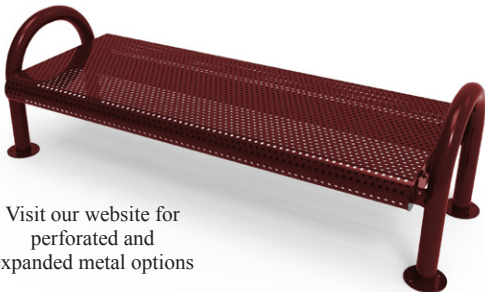

Perforated Modern Bench

One bench with several options. 1/2" hole Punched Steel. The bench frame is made from 2 7/8" outer diameter steel. Coated in a thermoplastic finish. Legs and seat are the same color. Choose between surface mount or in ground mount

MCMD4PSIG	In-ground 48" Bench	165 Lbs
MCMD6PSIG	In-ground 72" Bench	204 Lbs
MCMD4PSSM	Surface Mount 48" Bench	145 Lbs
MCMD6PSSM	Surface Mount 72" Bench	184 Lbs