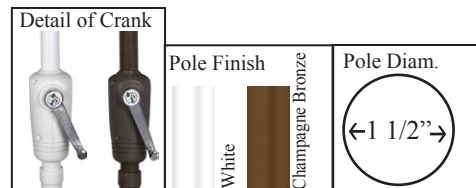

Market Octagon 8 Rib Wind Resistant

- 8 fiberglass ribs
- 1/2" Diam.
- 7 1/2', 9' or 11' diameter
- 1 1/2" 2 piece aluminum pole white or bronze finish .080 wall thickness
- Crank, push up or pulley and pin
- No Tilt

UOM7MC	7 1/2' Marine grade fabric, crank	17 Lbs
UOM7MU	7 1/2' Marine grade fabric, push up	17 Lbs
UOM9MC	9' Marine grade fabric, crank	19 Lbs
UOM9MP	9' Marine grade fabric, pulley & pin	19 Lbs
UOM11MP	11' Marine grade fabric, pulley & pin	20 Lbs

Marine Grade Fabric Colors:

Note: Alternating colors are available. Add "A" to model and **10%** to price.

Logos available, please inquire for customized pricing.

Commercial Ultra Heavy Wind Resistant

- 8 fiberglass ribs
- 1/2" Dia.
- 7 1/2', 9' or 11' diameter
- 1 1/2" 1 piece aluminum pole white or bronze finish .125 wall thickness
- Push up or pulley and pin
- No Tilt

ULP7MU	7 1/2' Marine grade fabric, push up	15 Lbs
ULP9MU	9' Marine grade fabric, push up	17 Lbs
ULP11MP	11' Marine grade fabric, pulley & pin	26 Lbs