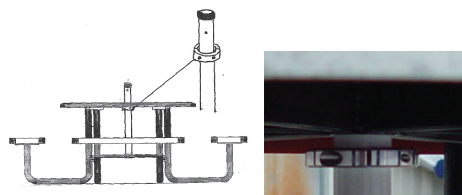

This base does not fit under Thermoplastic or Hex Tables

Heavy-Duty Steel Bases

- 30" square thick steel
- Black powder coat finish
- 12 1/2" sleeve height 2" diameter

UBSL30 Umbrella base 200 Lbs

U Brace Umbrella Anchor

- Prevents umbrella from coming out
- No maintenance
- Attaches to umbrella pole underneath table top
- Stainless steel
- Ships UPS

UBRACE Anchor 2 Lbs

Solar Charge Station

- Standard 4 USB ports, 2 Apple, 2 Android
- 2.1 amp fast charge
- 100 watt solar panel
- 7 amp hour sealed lead acid battery back-up
- Aluminum powder coated black hub housing
- 1 1/2" Reinforced O.D. Pole
- Fiberglass umbrella kit or Powder coated steel ring kit