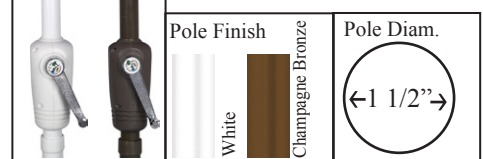

Umbrellas

Square Umbrellas Wind Resistant

- 6' or 7 1/2' fiberglass ribs
- 7 1/2' and 9' diameter
- 1 1/2" 1 piece aluminum pole white or bronze finish
.065 wall thickness
- Push up or Pulley and Pin
- No Tilt

ULSQ6MP	6' Marine Grade, Pulley & Pin	24 Lbs
ULSQ6MU	6' Marine Grade, Push Up	24 Lbs
ULSQ7MP	7 1/2' Marine Grade, Pulley & Pin	24 Lbs

Marine Grade Fabric Colors:

Detail of Crank

Garden Valance 6 Rib Wind Resistant