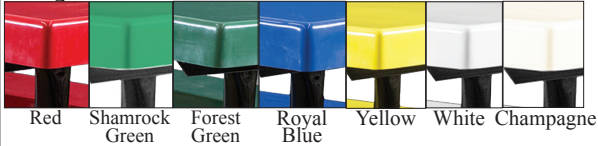

Fiberglass: