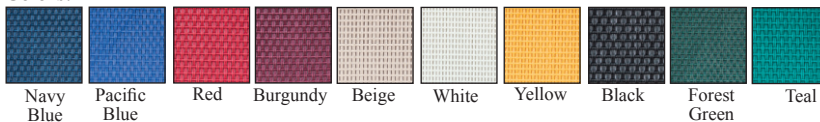

Umbrellas

Square Umbrellas Wind Resistant

- 6' or 7 1/2' fiberglass ribs
- 7 1/2' and 9' diameter
- 1 1/2" 1 piece aluminum pole white or bronze finish
  .065 wall thickness
- Push up or Pulley and Pin
- No Tilt

ULSQ6MP	6' Marine Grade, Pulley & Pin	24 Lbs
ULSQ6MU	6' Marine Grade, Push Up	24 Lbs
ULSQ7MP	7 1/2' Marine Grade, Pulley & Pin	24 Lbs

Marine Grade Fabric Colors:

Detail of Crank

Garden Valance 6 Rib Wind Resistant

- 6 fiberglass ribs
- 3/8" Dia.
- 7 1/2' diameter
- 1 1/2" 2 piece aluminum pole white or bronze finish
  .065 wall thickness
- Textilene Fabric
- Crank mechanism
- No Tilt

UVFL7-TC	7 1/2 ft Textilene crank	15 Lbs

Colors: