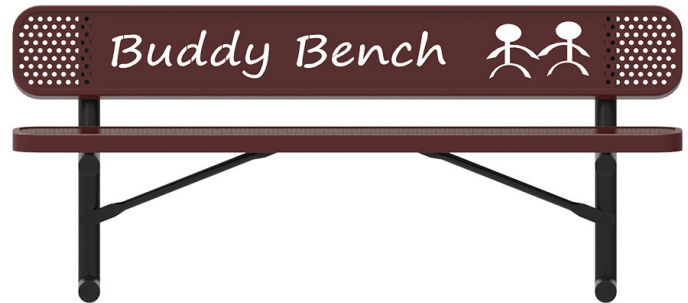

Buddy Bench

- 1/2" Punched Steel
- 3/4" x 2" Angle Iron Outer Frame
- 1 1/2" x 1/4" Flat Steel Inside Bracing
- 2 3/8" Round Tubing Frame Material
- 2" x 2" Angle Iron Frame Bracing
- 1" Round Tubing Diagonal Braces for Portable Braces
- Choose between Portable, Surface Mount or In Ground Mount
- Black Powder Coated Frame
- Several Color Options to Choose From

MCPB6BUDP	6' Portable	210 Lbs
MCPB8BUDP	8' Portable	249 Lbs
MCPB6BUDSM	6' Surface mount	210 Lbs
MCPB8BUDSM	8' Surface mount	249 Lbs
MCPB6BUDIG	6' In-ground	210 Lbs
MCPB8BUDIG	8' In-ground	249 Lbs

Square Dog Park Table

Portable thermoplastic perforated steel square table.

- 1/2" Punched Steel
- 4 Seat is Standard
- 3/4" x 2" Angle Iron Outer Frame
- 1 1/2" x 1/4" Flat Steel Inside Bracing
- 2" Round Tubing Frame Material
- 2" x 2" Angle Iron Frame Bracing
- 1" Round Tubing Cross Braces