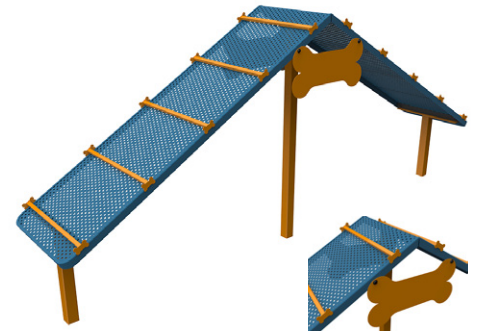

Dog Hurdle

- Side Material: 11 gauge Steel with Thermoplastic Coating
- 1" Galvanized Tube with Powder Coat Finish
- 4 height options for dogs to jump over
- Coordinate your dog park with our matching dog bench and dog trash receptacle.

MCDH Dog Hurdle 39 Lbs

2 Hoop Dog Jump

- 5/8" Solid Steel with Thermoplastic Coating
- 11 gauge steel
- Coordinate your dog park with our matching dog bench and dog trash receptacle.

MC2HJ 2 Hoop Jump 27 Lbs

3 Hoop Jump Dog Jump

- 5/8" Solid Steel with Thermoplastic Coating
- 11 gauge steel
- Coordinate your dog park with our matching dog bench and dog trash receptacle.

MC3HJ 3 Hoop Jump 45 Lbs

Leash Post

- Thermoplastic Coating
- 11 gauge steel
- 2 3/8" Galv Steel Tubing with Thermoplastic Coating
- Available in several colors

MCLP Leash Post 84 Lbs

Square Dog Grooming Table

- Dog Grooming Table (accessory pads sold separate)
- Thermoplastic Paw Protect Coating
- 1/2 Punched Steel
- Frame is 4" x 4" galvanized tubing with powder coat finish
- In Ground

MCSDGT Grooming Table 73 Lbs

Dog Climb

- 161"L x 55"H
- Paw Protect Thermo Coating
- Top Material – 1/2" Perforated Steel
- Frame Material – 3" x 3" Galvanized Tubing with Powder Coat Finish

MCDC Dog Climb 366 Lbs

Thermoplastic Colors:

Dog Tunnel

- Choose from several colors
- 48"L x 43"W x 41"H
- 30"W Tunnel

MCDOGT Dog Tunnel 186 Lbs

Molded Plastic Colors For Dog Tunnel Only: