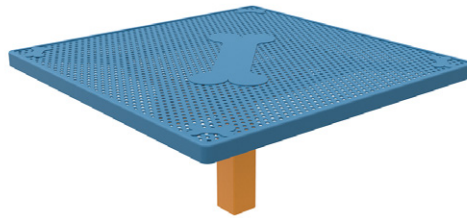

Dog Hurdle

- Side Material: 11 gauge Steel with Thermoplastic Coating
- 1" Galvanized Tube with Powder Coat Finish
- 4 height options for dogs to jump over
- Coordinate your dog park with our matching dog bench and dog trash receptacle.

3 Hoop Jump Dog Jump

- 5/8" Solid Steel with Thermoplastic Coating
- 11 gauge steel
- Coordinate your dog park with our matching dog bench and dog trash receptacle.

MC3HJ 3 Hoop Jump 45 Lbs

Leash Post

- Thermoplastic Coating
- 11 gauge steel
- 2 3/8" Galv Steel Tubing with Thermoplastic Coating
- Available in several colors

MCLP Leash Post 84 Lbs

Square Dog Grooming Table

- Dog Grooming Table (accessory pads sold separate)
- Thermoplastic Paw Protect Coating
- 1/2 Punched Steel
- Frame is 4" x 4" galvanized tubing with powder coat finish
- In Ground