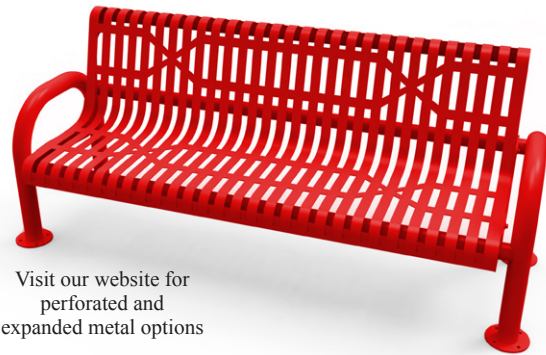

Visit our website for perforated and expanded metal options

Modern Bench with Back

One bench with several options. 11 gauge Slatted Steel. The bench frame is made from 2 7/8" outer diameter steel. Coated in a thermoplastic finish. Legs and seat are the same color. Choose between surface mount or in ground mount.

MCMD4SSIG	In-ground 4' Bench	165 Lbs
MCMD6SSIG	In-ground 6' Bench	204 Lbs
MCMD4SSSM	Surface Mount 4' Bench	145 Lbs
MCMD6SSSM	Surface Mout 6' Bench	184 Lbs