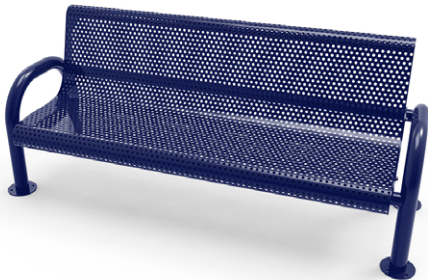

Thermoplastic Steel Benches

Standard Perforated Bench

A great option for parks, playgrounds and for use as a players bench. Available in different lengths and colors to suit anyone needs.

1. 1/2" Punched Steel
   - 3/4" x 2" Angle Iron Outer Frame
   - 1 1/2" x 1/4" Flat Steel Inside Bracing
   - 2 3/8" Round Tubing Frame Material
   - 2" x 2" Angle Iron Frame Bracing
   - 1" Round Tubing Diagonal Braces for

MCPB6TPP	6' Portable Bench	120 Lbs
MCPB8TPP	8' Portable Bench	149 Lbs
MCPB10TPP	10' Portable Bench	190 Lbs
MCPB15TPP	15' Portable Bench	225 Lbs
MCPB6TPSM	6' Surface Bench	112 Lbs
MCPB8TPSM	8' Surface Bench	137 Lbs
MCPB10TPSM	10' Surface Bench	187 Lbs
MCPB15TPSM	15' Surface Bench	215 Lbs
MCPB6TPIG	6' In-ground Bench	117 Lbs
MCPB8TPIG	8' In-ground Bench	142 Lbs
MCPB10TPIG	10' In-ground Bench	183 Lbs
MCPB15TPIG	15' In-ground Bench	218 Lbs

Backless Perforated Bench

A great option for parks, playgrounds and for use as a players bench. Available in different lengths and colors to suit anyone needs.

1. 1/2" Punched Steel
   - 3/4" x 2" Angle Iron Outer Frame
   - 1 1/2" x 1/4" Flat Steel Inside Bracing
   - 2 3/8" Round Tubing Frame Material
   - 2" x 2" Angle Iron Frame Bracing
   - 1" Round Tubing Diagonal Braces for

MCPBB6TPP	6' Backless Portable Bench	63 Lbs
MCPBB8TPP	8' Backless Portable Bench	75 Lbs
MCPBB10TPP	10' Backless Portable Bench	99 Lbs
MCPBB15TPP	15' Backless Portable Bench	111 Lbs
MCPBB6TPSM	6' Backless Surface Bench	57 Lbs
MCPBB8TPSM	8' Backless Surface Bench	97 Lbs
MCPBB10TPSM	10' Backless Surface Bench	93 Lbs
MCPBB15TPSM	15' Backless Surface Bench	104 Lbs
MCPBB6TPIG	6' Backless In-ground Bench	59 Lbs
MCPBB8TPIG	8' Backless In-ground Bench	71 Lbs
MCPBB10TPIG	10' Backless In-ground Bench	95 Lbs
MCPBB15TPIG	15' Backless In-ground Bench	106 Lbs

Perforated Modern Bench