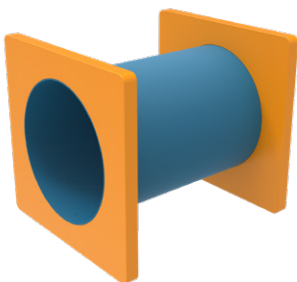

Thermoplastic Colors: