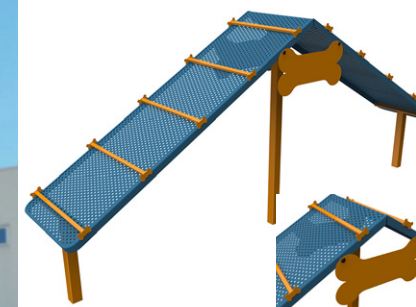

Recycled Plastic Message Center

Our premium quality message centers are made from 100% recycled plastic. Our recycled plastic is maintenance free! It will never rot, rust, chip, splinter or peel. It is graffiti resistant and has UV inhibitors to prevent color fading. Our message centers are made with crystal clear, high-impact acrylic viewing glass that will not yellow. The glass is 100 times stronger than regular glass. We use zinc coated locks to secure the sliding doors. A high quality cork board display surface is included. Great for indoor or outdoor use! Message centers are offered in three sizes: Small = 20" x 3.5" x 26", Medium = 36" x 3.5" x 26", Large = 51" x 3.5" x 36". Medium and large sizes are offered as two different models: single sided or double sided. Each unit can be purchased as wall mount or with reinforced mounting posts. Now with thicker cork board. Available in green or cedar.

JPMCZZ 6 Sides, 4 Post Hinged 565 Lbs

100% Recycled Plastic

Recycled Colors:

Cedar Green

Resin-wood Framework With Shatter Resistance Clear Plastic Sheet

Car Stops

Recycled Plastic car stops won't be harmed by snow, sand, salt, or bad drivers. Let gravity hold them in place or pin them with spikes or rebar. Available in grey, blue or yellow.