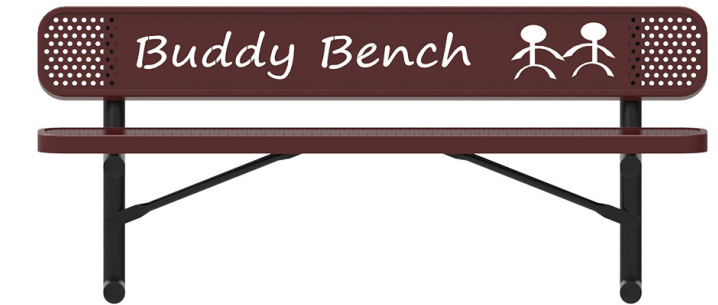

Expanded Bench with Back

A great option for parks, playgrounds and for use as a players bench. Available in different lengths and colors to suit anyone needs.

- 3/4" #9 Expanded Metal
- 3/4" x 2" Angle Iron Outer Frame
- 1 1/2" x 1/4" Flat Steel Inside Bracing
- 2 3/8" Round Tubing Frame Material
- 2" x 2" Angle Iron Frame Bracing
- 1" Round Tubing Diagonal Braces for Portable Braces
- Choose between Portable, Surface Mount or In Ground Mount
- Black Powder Coated Frame
- Several Color Options to Choose From

MCPB6EXPP	6' Portable	118 Lbs
MCPB8EXPP	8' Portable	142 Lbs
MCPB6EXPPSM	6' Surface mount	120 Lbs
MCPB8EXPPSM	8' Surface mount	130 Lbs
MCPB6EXIG	6' In-ground	114 Lbs
MCPB8EXIG	8' In-ground	135 Lbs

Square Dog Park Table

Portable thermoplastic perforated steel square table.

- 1/2" Punched Steel
- 4 Seat is Standard
- 3/4" x 2" Angle Iron Outer Frame
- 1 1/2" x 1/4" Flat Steel Inside Bracing
- 2" Round Tubing Frame Material
- 2" x 2" Angle Iron Frame Bracing
- 1" Round Tubing Cross Braces

MC46PSTDP	46" Dog Park Table	250 Lbs