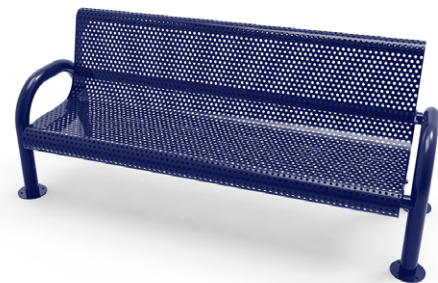

Standard Perforated Bench

A great option for parks, playgrounds and for use as a players bench. Available in different lengths and colors to suit anyone needs.

1. 1/2" Punched Steel
   - 3/4" x 2" Angle Iron Outer Frame
   - 1 1/2" x 1/4" Flat Steel Inside Bracing
   - 2 3/8" Round Tubing Frame Material
   - 2" x 2" Angle Iron Frame Bracing
   - 1" Round Tubing Diagonal Braces for

MCPB6TPP	6' Portable Bench	120 Lbs
MCPB8TPP	8' Portable Bench	149 Lbs
MCPB10TPP	10' Portable Bench	190 Lbs
MCPB15TPP	15' Portable Bench	225 Lbs
MCPB6TPSM	6' Surface Bench	112 Lbs
MCPB8TPSM	8' Surface Bench	137 Lbs
MCPB10TPSM	10' Surface Bench	187 Lbs
MCPB15TPSM	15' Surface Bench	215 Lbs
MCPB6TPIG	6' In-ground Bench	117 Lbs
MCPB8TPIG	8' In-ground Bench	142 Lbs
MCPB10TPIG	10' In-ground Bench	183 Lbs
MCPB15TPIG	15' In-ground Bench	218 Lbs

Backless Perforated Bench

A great option for parks, playgrounds and for use as a players bench. Available in different lengths and colors to suit anyone needs.

1. 1/2" Punched Steel
   - 3/4" x 2" Angle Iron Outer Frame
   - 1 1/2" x 1/4" Flat Steel Inside Bracing
   - 2 3/8" Round Tubing Frame Material
   - 2" x 2" Angle Iron Frame Bracing
   - 1" Round Tubing Diagonal Braces for

MCPBB6TPP	6' Backless Portable Bench	63 Lbs
MCPBB8TPP	8' Backless Portable Bench	75 Lbs
MCPBB10TPP	10' Backless Portable Bench	99 Lbs
MCPBB15TPP	15' Backless Portable Bench	111 Lbs
MCPBB6TPSM	6' Backless Surface Bench	57 Lbs
MCPBB8TPSM	8' Backless Surface Bench	97 Lbs
MCPBB10TPSM	10' Backless Surface Bench	93 Lbs
MCPBB15TPSM	15' Backless Surface Bench	104 Lbs
MCPBB6TPIG	6' Backless In-ground Bench	59 Lbs
MCPBB8TPIG	8' Backless In-ground Bench	71 Lbs
MCPBB10TPIG	10' Backless In-ground Bench	95 Lbs
MCPBB15TPIG	15' Backless In-ground Bench	106 Lbs

Perforated Modern Bench