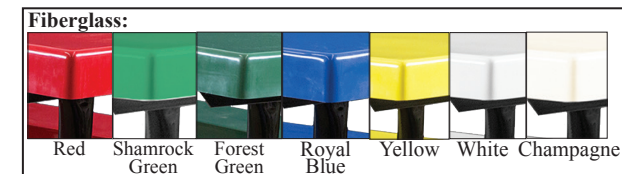

Shown: 62PGF
Fiberglass

Vinyl Plastisol 2x10" Plank Bench

62PGVP	6' Vinyl Plastisol 2x10"	130 Lbs
82PGVP	8' Vinyl Plastisol 2x10"	147 Lbs
152PGVP	15' Vinyl Plastisol 2x10"	260 Lbs

Impact Absorbing, Kid Friendly Coating!

Quality Thick Vinyl Plastisol: