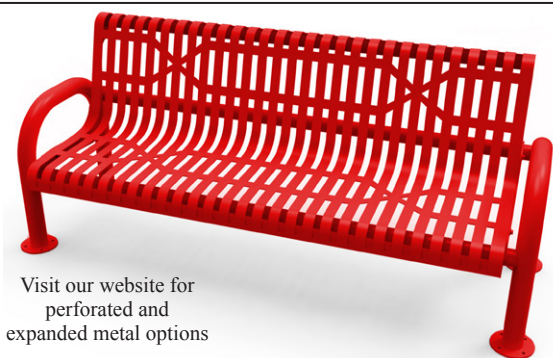

Visit our website for perforated and expanded metal options

Modern Bench with Back

One bench with several options. 11 gauge Slatted Steel. The bench frame is made from 2 7/8" outer diameter steel. Coated in a thermoplastic finish. Legs and seat are the same color. Choose between surface mount or in ground mount.

MCMD4SSIG	In-ground 4' Bench	165 Lbs
MCMD6SSIG	In-ground 6' Bench	204 Lbs
MCMD4SSSM	Surface Mount 4' Bench	145 Lbs
MCMD6SSSM	Surface Mout 6' Bench	184 Lbs