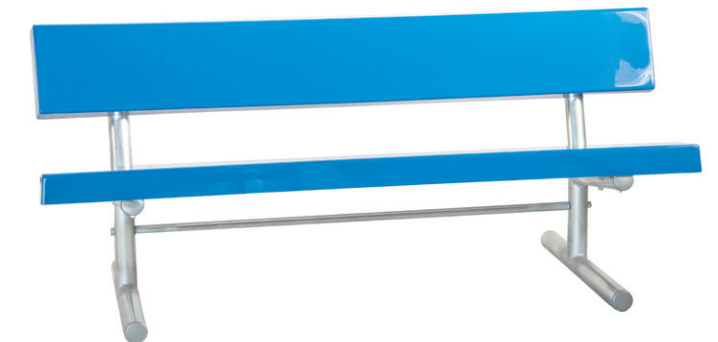

Shown: 62PGF
Fiberglass

Vinyl Plastisol 2x10" Plank Bench

62PGVP	6' Vinyl Plastisol 2x10"	130 Lbs
82PGVP	8' Vinyl Plastisol 2x10"	147 Lbs
152PGVP	15' Vinyl Plastisol 2x10"	260 Lbs

Impact Absorbing, Kid Friendly Coating!

Quality Thick Vinyl Plastisol: