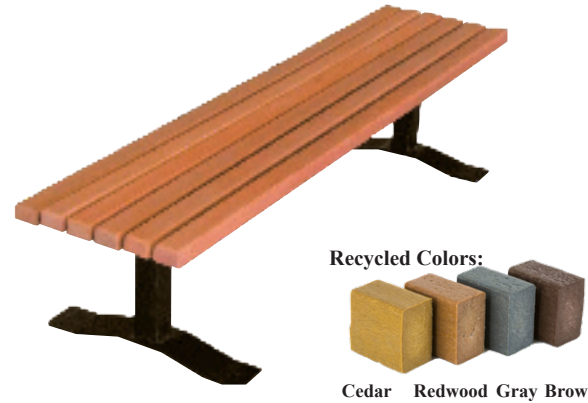

Windsor Flat Bench

Both the lumbar comfort and flat benches utilize 2"x3" slats which come in recycled plastic colors of cedar, brown, gray, or redwood. The gentle curve of the lumbar comfort feels so good you will almost hear the sighs of relaxation. Plan for comfort along with a pleasing look. Steel frames are powder coated black. Please specify color of recycled plastic when ordering.

WS4FCBRP	4' Flat bench	108 Lbs
WS6FCBRP	6' Flat bench	174 Lbs
WS4FCBRPIG	4' In Ground Flat bench	118 Lbs
WS6FCBRPIG	6' In Ground Flat bench	184 Lbs

Recycled Colors:
Cedar Redwood Gray Brown