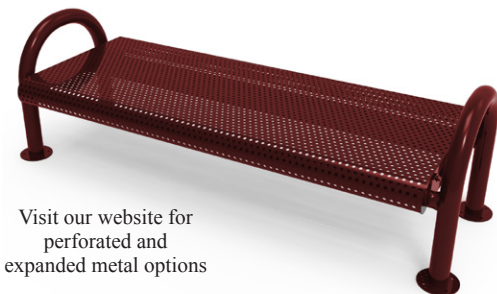

Perforated Modern Bench

One bench with several options. 1/2" hole Punched Steel. The bench frame is made from 2 7/8" outer diameter steel. Coated in a thermoplastic finish. Legs and seat are the same color. Choose between surface mount or in ground mount

MCMD4PSIG	In-ground 48" Bench	165 Lbs
MCMD6PSIG	In-ground 72" Bench	204 Lbs
MCMD4PSSM	Surface Mount 48" Bench	145 Lbs
MCMD6PSSM	Surface Mount 72" Bench	184 Lbs