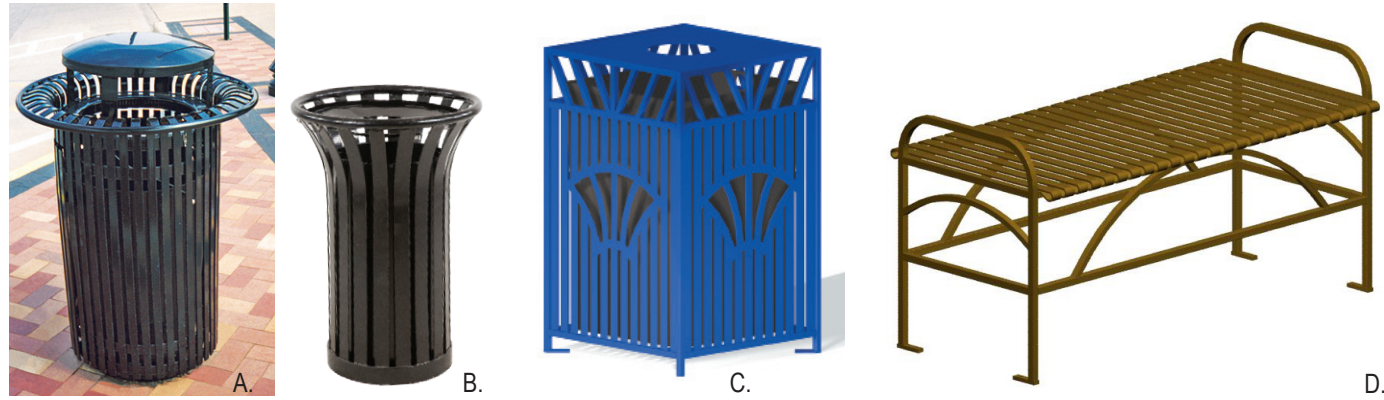

- | |
|-----------------|
| MCPSDP32 |
| MCPSDPSM |
| MCPSDPDG |

Special Colors Available at Additional Charge

Thermoplastic Colors:

Beautify your street scape with
Maintenance-FREE
Elegant Strap Steel

A. 32 Gal recept w/Snuffer top	SSHRLRCS	340 Lbs
B. Cigarette Snuffer	SSCS	80 Lbs
C. 32 Gal "V" Style Litter Receptacle	SSVSLR32	250 Lbs
C. "V" Style Cigarette Snuffer w/Bowl	SSVCS	80 Lbs
D. 48" Backless Bench	SSABB48	150 Lbs
D. 72" Backless Bench	SSABB72	180 Lbs
E. 36"W x 24"H Planter	SSAP362432	300 Lbs
F. 48" Contour Bench	SSCB48	240 Lbs
F. 72" Contour Bench	SSCB72	300 Lbs