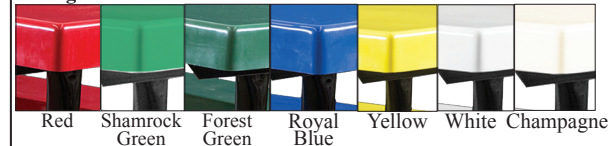

Fiberglass:

Fiberglass 2x10" Plank Bench

62SGLF	6' Fiberglass, 2x10"	65 Lbs
82SGLF	8' Fiberglass, 2x10"	65 Lbs
152SGLF	15' Fiberglass, 2x10"	98 Lbs