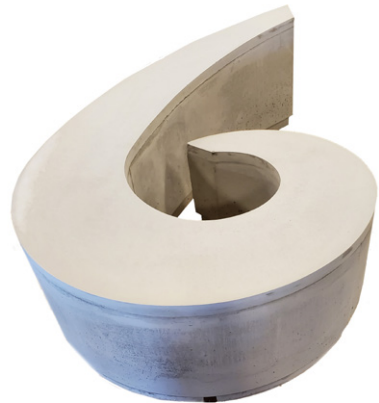

Kay Park Concrete Foosball

- Regulation Size Table 54 1/2" x 36" x 36"H
- Standard Finish is Natural Gray with Light Sandblast Frame
- Heavy Duty Reinforced Concrete
- Table Side Thickness 3"
- UHPC Ultra High Performance Concrete field, green and charcoal
- 316 Stainless Steel Rods
- Stenciled Playing Lines
- Center Ball Drop Holes
- Easy Access Ball Drop
- Optional Stainless Steel Scorekeepers
- Stainless Steel Table Levelers
- Optional Anchor Inserts, Stainless Steel Sold Separate
- Tamper Resistant Stainless Steel Assembly Screws
- Heavy Duty 4" High Steel I-Beam Supports
- Standard Foosball Players, Red and Blue

KPFBT 54 1/2" x 36" x 36"H Gray 1,225 Lbs

Concrete Handicap Bollard

A great way to mark handicap parking without having to paint and also offer some protection for your area as well. (you can modify this)

- Choose color and aggregate texture
- Choose mounting option

CBH Handicap Bollard 16" W x 48"H x 12"D 150 Lbs

Concrete Wrap Bench

Add stylized and sturdy seating to your area with this unique concrete wrap bench.