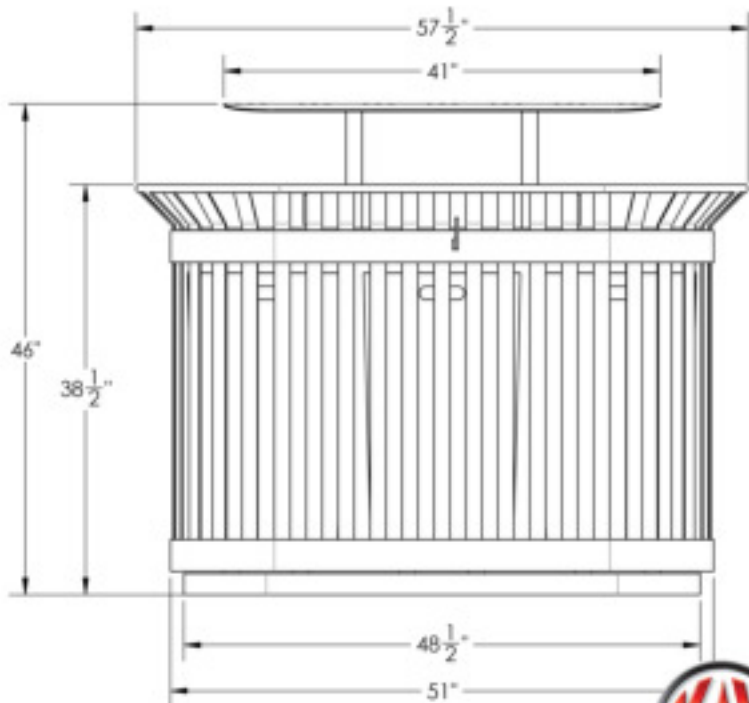

**Product: Recyclin Center**  
**Model: IVRC3R**  
**Weight: 390 Lbs**  
**Material:**

**NOTES**

THE RECYCLABLE COMES FULLY WELDED AND NO ASSEMBLY IS REQUIRED. ANCHORING HARDWARE NOT INCLUDED. DECALS FOR RECYCLING ARE OPTIONAL.

**MATERIALS**

**FRAME:**

- STEEL BAR SLATS - 1 1/2" X 3/16"
- STEEL BAR HOOPS - 3" X 3/16"
- STEEL BAR BASE - 2" X 3/16"
- STEEL RIM HOOP - 3/4" HOT ROLLED ROUND BAR

**LINERS:**

LINERS INCLUDED. CAPACITY - 24 GALLONS. LINERS ARE COMMERCIAL GRADE PLASTIC.