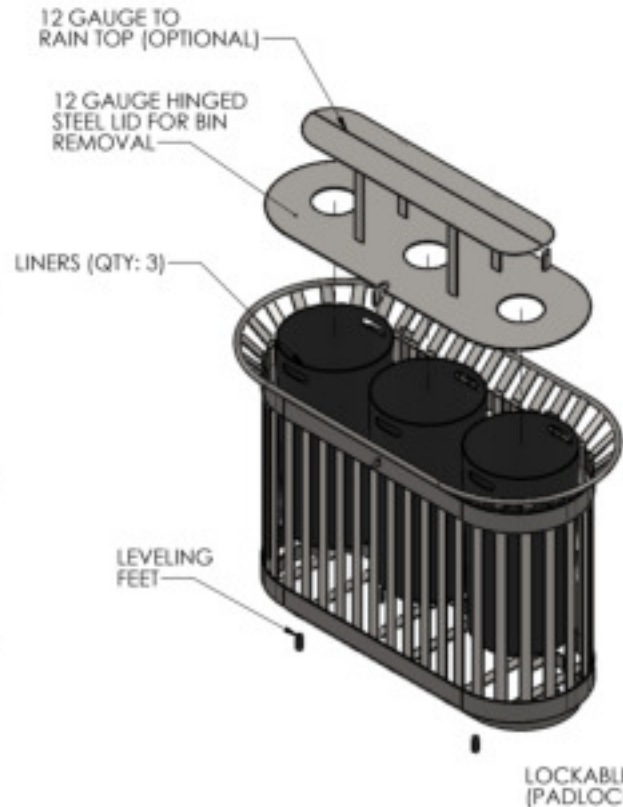

**Product: Recyclin Center**  
**Model: IVRC3R**  
**Weight: 390 Lbs**  
**Material:**

**NOTES**

THE RECYCLABLE COMES FULLY WELDED AND NO ASSEMBLY IS REQUIRED. ANCHORING HARDWARE NOT INCLUDED. DECALS FOR RECYCLING ARE OPTIONAL.

**MATERIALS**

**FRAME:**

- STEEL BAR SLATS - 1 1/2" X 3/16"
- STEEL BAR HOOPS - 3" X 3/16"
- STEEL BAR BASE - 2" X 3/16"
- STEEL RIM HOOP - 3/4" HOT ROLLED ROUND BAR

**LINERS:**

LINERS INCLUDED. CAPACITY - 24 GALLONS. LINERS ARE COMMERCIAL GRADE PLASTIC.