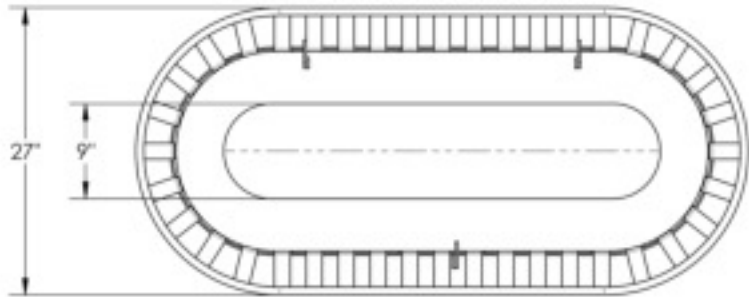

**Product: Recyclin Center**  
**Model: IVRC3R**  
**Weight: 390 Lbs**  
**Material:**

**NOTES**

THE RECYCLABLE COMES FULLY WELDED AND NO ASSEMBLY IS REQUIRED. ANCHORING HARDWARE NOT INCLUDED. DECALS FOR RECYCLING ARE OPTIONAL.

**MATERIALS**

**FRAME:**

- STEEL BAR SLATS - 1 1/2" X 3/16"
- STEEL BAR HOOPS - 3" X 3/16"
- STEEL BAR BASE - 2" X 3/16"
- STEEL RIM HOOP - 3/4" HOT ROLLED ROUND BAR

**LINERS:**

LINERS INCLUDED. CAPACITY - 24 GALLONS. LINERS ARE COMMERCIAL GRADE PLASTIC.