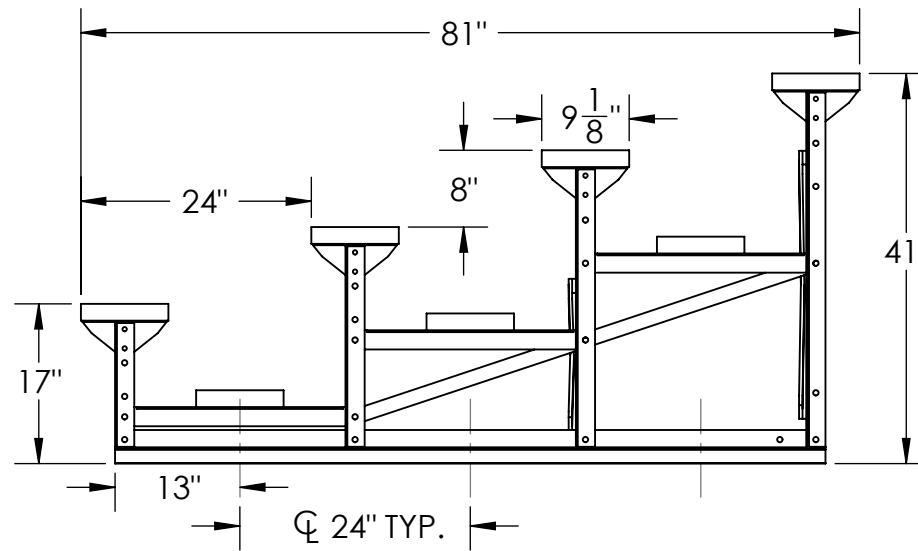

Frame Anchor Spacing

Frame Anchor Spacing

	Initials	Date	Kay Park-Rec Corp. 1301 Pine Street Janesville, IA 50647 1-800-553-2476 WWW.KAYPARK.COM	Spec Drawing Model #: BLA4A27 Description: 4 Row 27 Foot Aluminum Frame Bleacher with Aluminum Planking and Single Foot Boards.	Notes: This Drawing and all information contained herein is the property of Kay Park Rec. and is not to be reproduced without express written permission. Kay Park Rec. assumes no responsibility for unauthorized use of this drawing. Kay Park Rec. is not responsible for local permits and occupancy requirements.
Created:		1/25/2011			
Saved:		3/28/2011			
S:\CADDRWGS\Solidworks\Bleachers\Spec Drawings\					