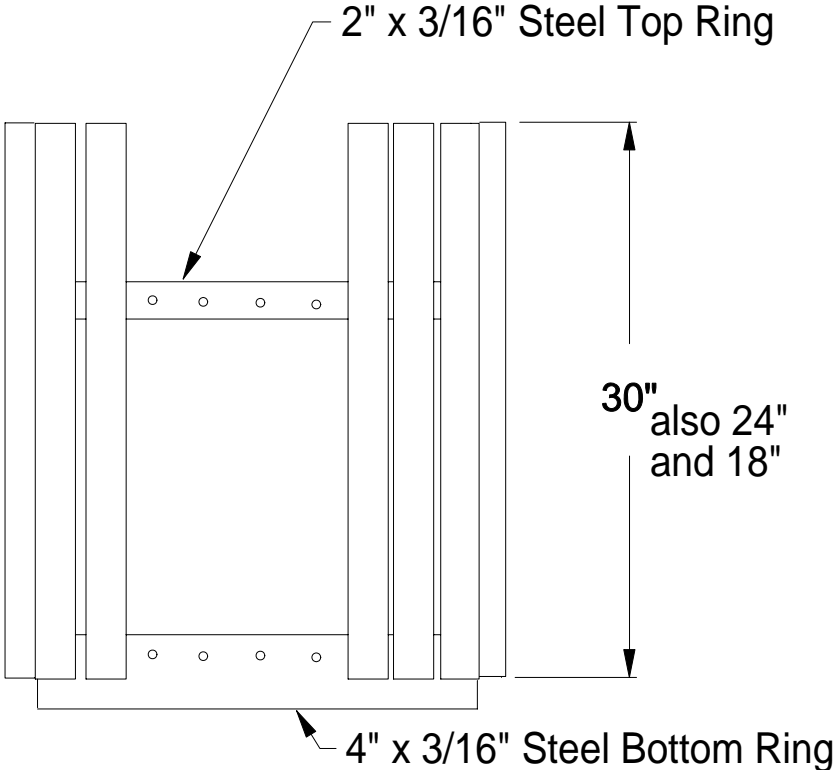

2" x 3" x 30" Recycled Plastic Slats (36 Ea)
 Available in Gray, Brown or Cedar

Four middle slats are not shown
 to show detail of rings

For in-ground mount the bottom ring is
 turned upside down and an in-ground mounting post
 is bolted on

- WSSP2630RP #185
- WSSP2624RP #160
- WSSP2618RP #135

KAY PARK			
MODEL	Windsor Square Planter		WT. N/A
DRAWN BY	CKB	DATE 6/06	SCALE NONE