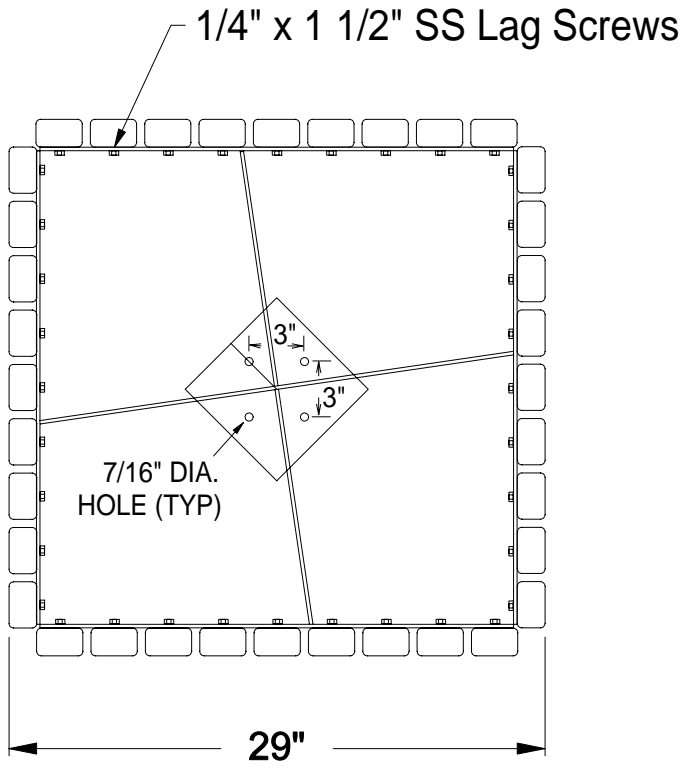

2" x 3" x 30" Recycled Plastic Slats (36 Ea)
 Available in Gray, Brown or Cedar

Four middle slats are not shown
 to show detail of rings

For in-ground mount the bottom ring is
 turned upside down and an in-ground mounting post
 is bolted on

- WSSP2630RP #185
- WSSP2624RP #160
- WSSP2618RP #135

KAY PARK			
MODEL	Windsor Square Planter		WT. N/A
DRAWN BY	CKB	DATE 6/06	SCALE NONE