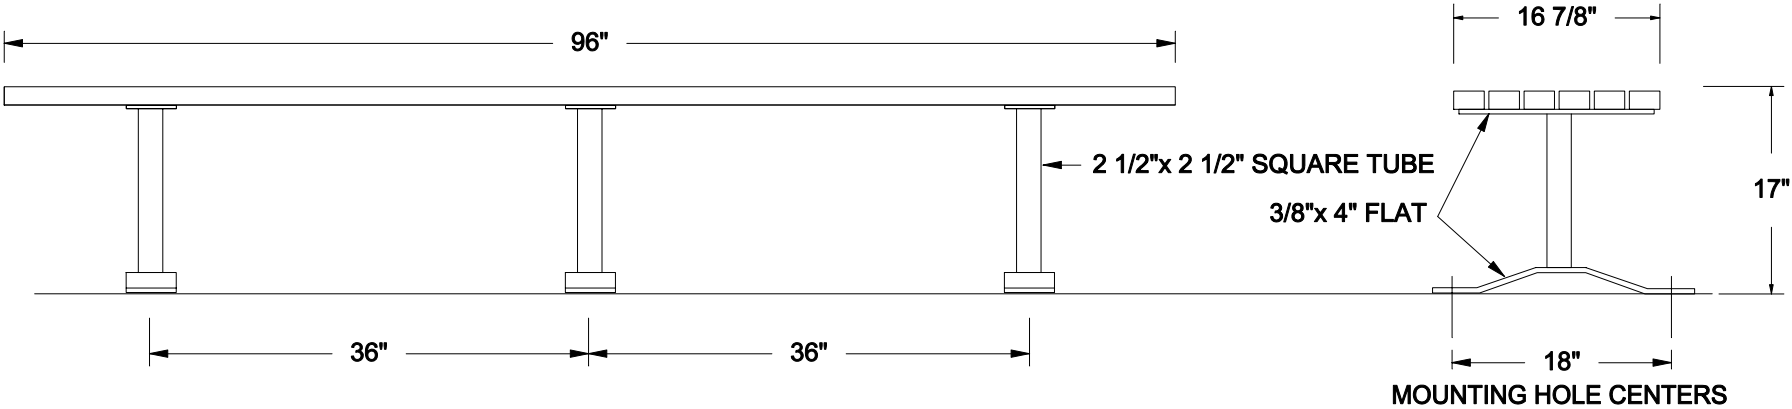

2" x 3" Clear Heart Redwood Slats
or Recycled Plastic Slats

MODEL: WS8FCBRP (RECYCLED PLASTIC) WT: 239 lbs
MODEL: WS8FCBRW (REDWOOD) WT: 120 lbs

KAY PARK			
MODEL		WT.	
DRAWN BY	LCB	DATE	7/27/04
		SCALE	NONE