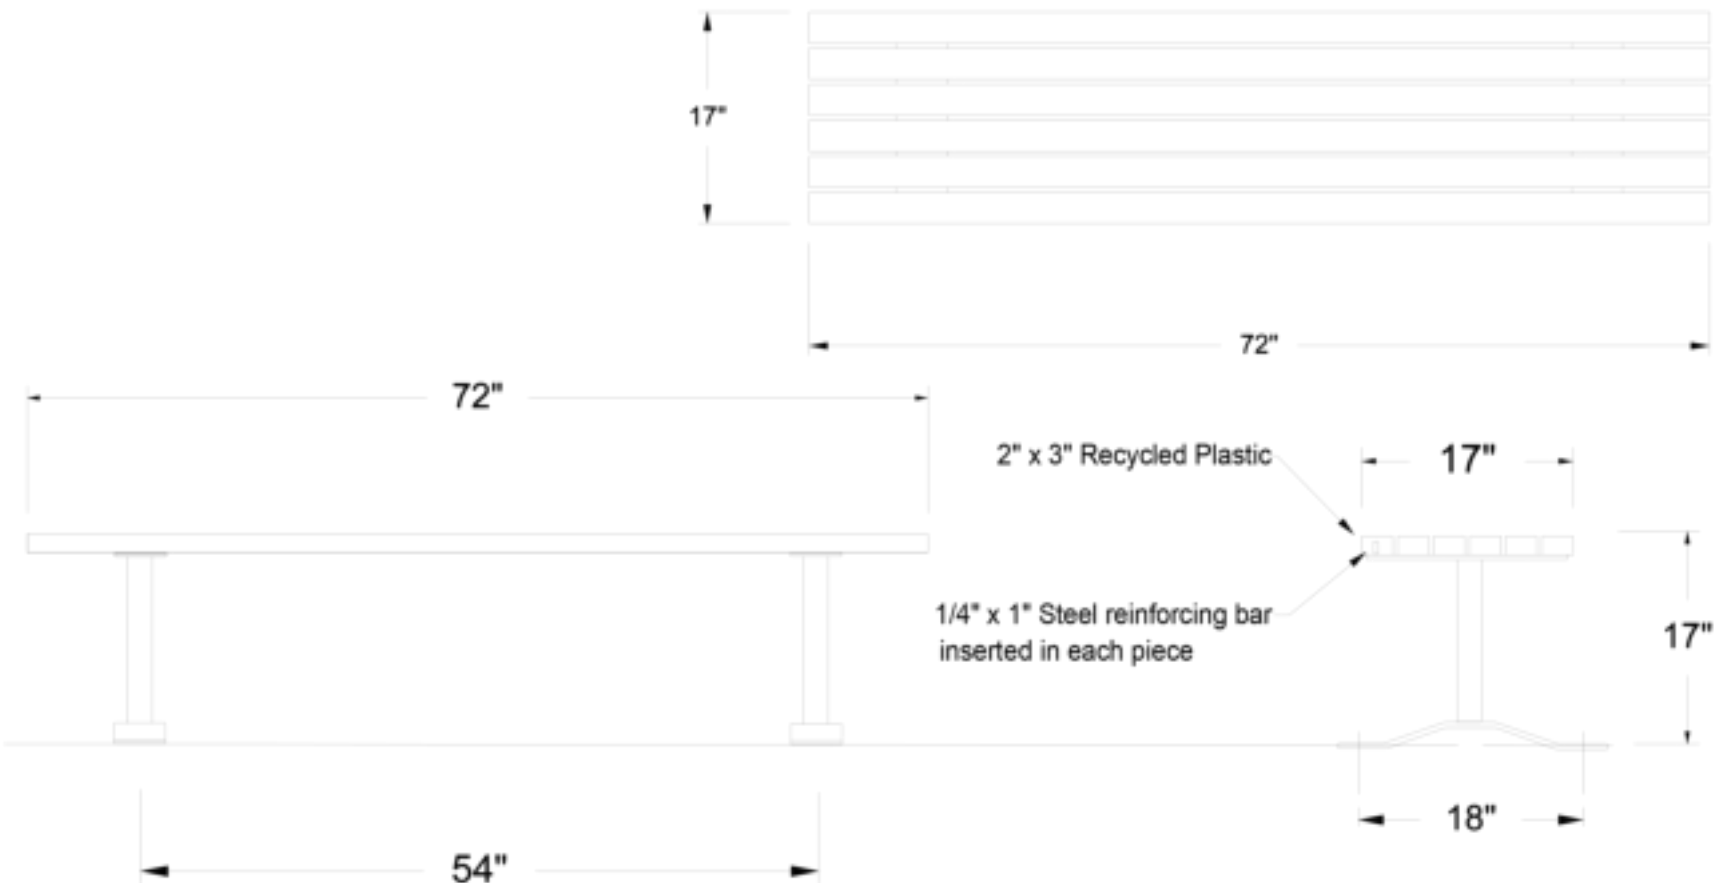

# Kay Park Recreation

Making People Places, People Friendly Since 1954!

Email us: [sales@kaypark.com](mailto:sales@kaypark.com) or Call us: (800)553-2476

1301 Pine St. P.O. Box 477 Janesville, IA 50647

<b>KAY PARK</b>			
MODEL	WS6FCBRP	WT.	6' - 174
DRAWN BY	LCB	DATE	11/09
		SCALE	NONE