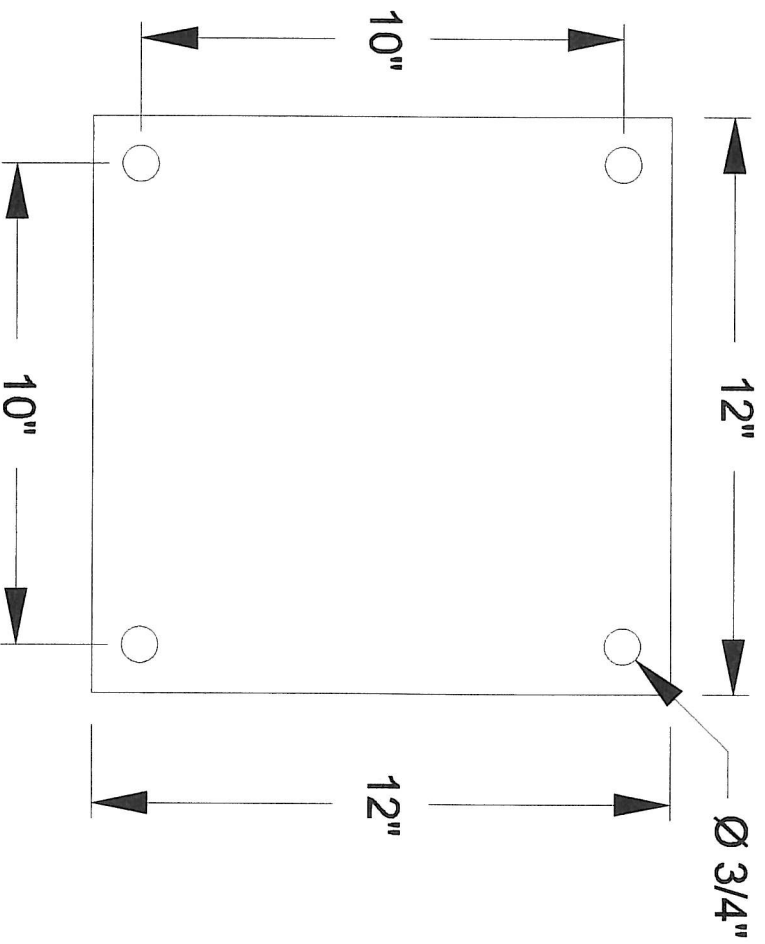

Surface Mount Plate

(Used in SPD450, SB3628U, 4SPT, 6SPT)

Matl: 3/8" x 12" x 12" Mild Steel

KAY PARK

MODEL	IFP-135		WT.
DRAWN BY	KLD	DATE	9/9/99
SCALE	NONE		