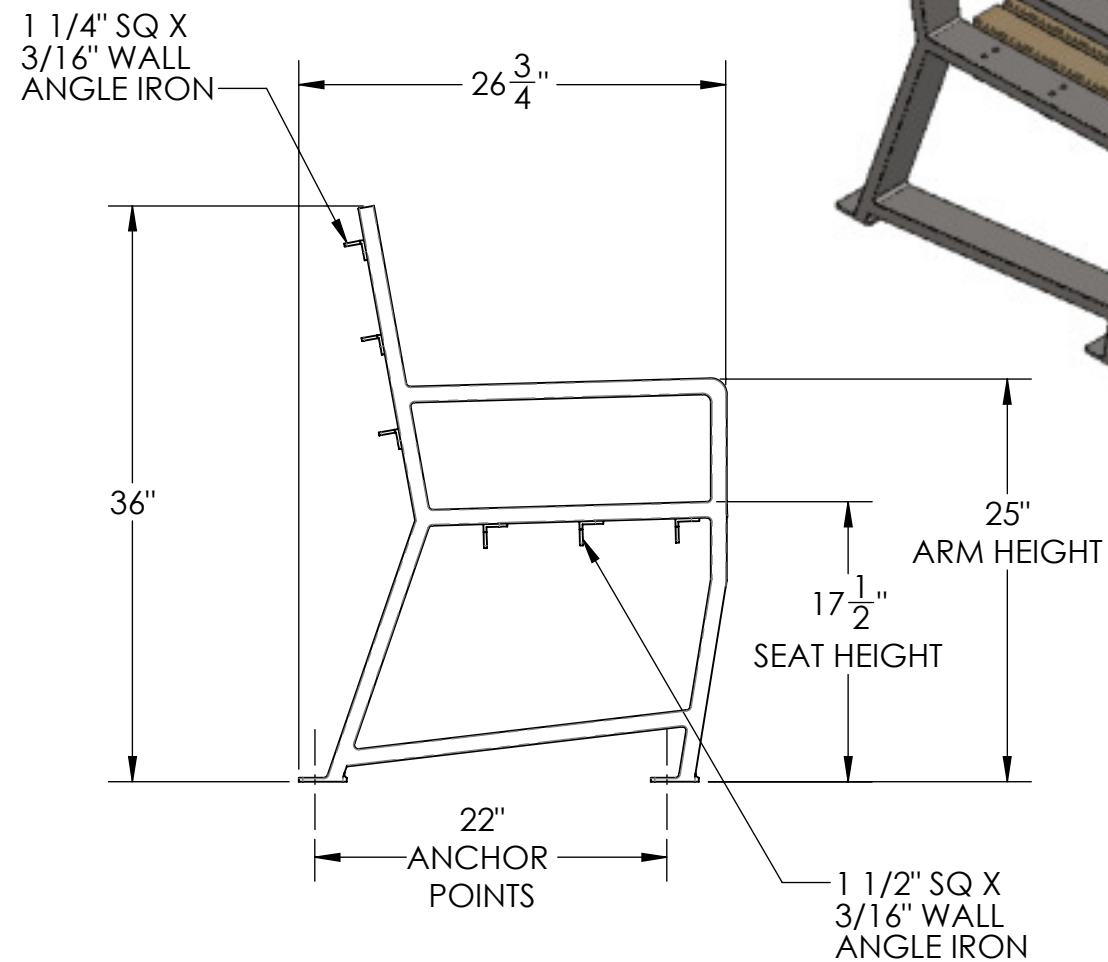

PRODUCT SPECIFICATIONS

RIVERSTONE BENCH - 67 L

FRAME

- **Material:** 3"x1" Steel tube
- **Finish:** Electro static powder coating
- **Color:** Black, White, Green, Tan, Dk. Brown, Dk. Green, Bronze and Blue.

PLASTIC RAILS

- **Material:** Polystyrene
- **Number of Rails:** 44
- **Finish:** Cedar or Redwood

WOOD RAILS

- **Material:** IPE
- **Number of Rails:** 44
- **Finish:** Standard

HARDWARE

- **Carriage Bolts:** 5/16"x1-1/2" lg Stainless Steel (24)
- **Nuts:** 5/16" Stainless Steel (24)

THE INFORMATION CONTAINED IN THIS DRAWING IS THE SOLE PROPERTY OF KINGS RIVER CASTING. ANY REPRODUCTION IN PART OR WHOLE WITHOUT THE WRITTEN PERMISSION OF KINGS RIVER CASTING IS PROHIBITED.

WEIGHT: 145 LBS

SCALE: 1:12

MODEL NUMBER:

RVSB - 67

SIZE
B