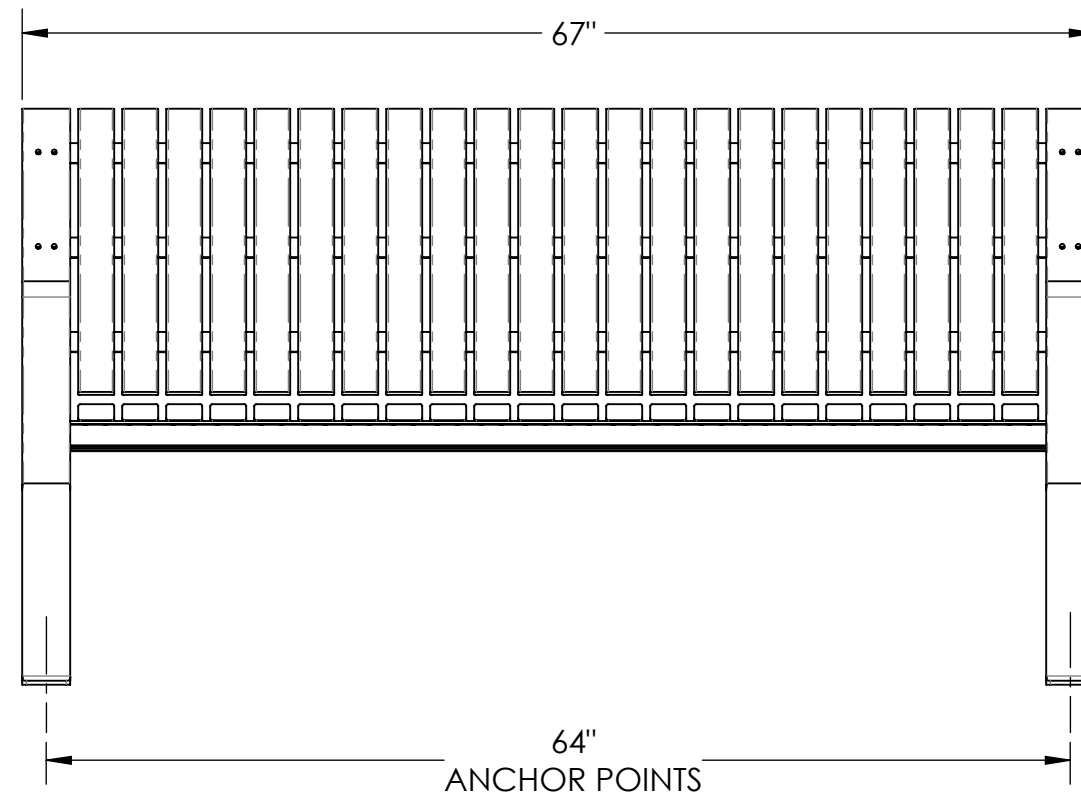

PRODUCT SPECIFICATIONS

RIVERSTONE BENCH - 67 L

FRAME

- **Material:** 3"x1" Steel tube
- **Finish:** Electro static powder coating
- **Color:** Black, White, Green, Tan, Dk. Brown, Dk. Green, Bronze and Blue.

PLASTIC RAILS

- **Material:** Polystyrene
- **Number of Rails:** 44
- **Finish:** Cedar or Redwood

WOOD RAILS

- **Material:** IPE
- **Number of Rails:** 44
- **Finish:** Standard

HARDWARE

- **Carriage Bolts:** 5/16"x1-1/2" lg Stainless Steel (24)
- **Nuts:** 5/16" Stainless Steel (24)

THE INFORMATION CONTAINED IN THIS DRAWING IS THE SOLE PROPERTY OF KINGS RIVER CASTING. ANY REPRODUCTION IN PART OR WHOLE WITHOUT THE WRITTEN PERMISSION OF KINGS RIVER CASTING IS PROHIBITED.

WEIGHT: 145 LBS

SCALE: 1:12

MODEL NUMBER:

RVSB - 67

SIZE
B