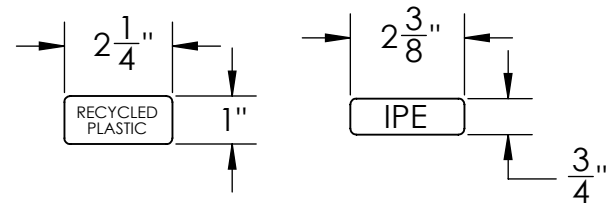

PRODUCT SPECIFICATIONS

RIVERSTONE BENCH - 67 L

FRAME

- **Material:** 3"x1" Steel tube
- **Finish:** Electro static powder coating
- **Color:** Black, White, Green, Tan, Dk. Brown, Dk. Green, Bronze and Blue.

PLASTIC RAILS

- **Material:** Polystyrene
- **Number of Rails:** 44
- **Finish:** Cedar or Redwood

WOOD RAILS

- **Material:** IPE
- **Number of Rails:** 44
- **Finish:** Standard

HARDWARE

- **Carriage Bolts:** 5/16"x1-1/2" lg Stainless Steel (24)
- **Nuts:** 5/16" Stainless Steel (24)

SCALE: 1:12

MODEL NUMBER:

RVSB - 67

SIZE
B