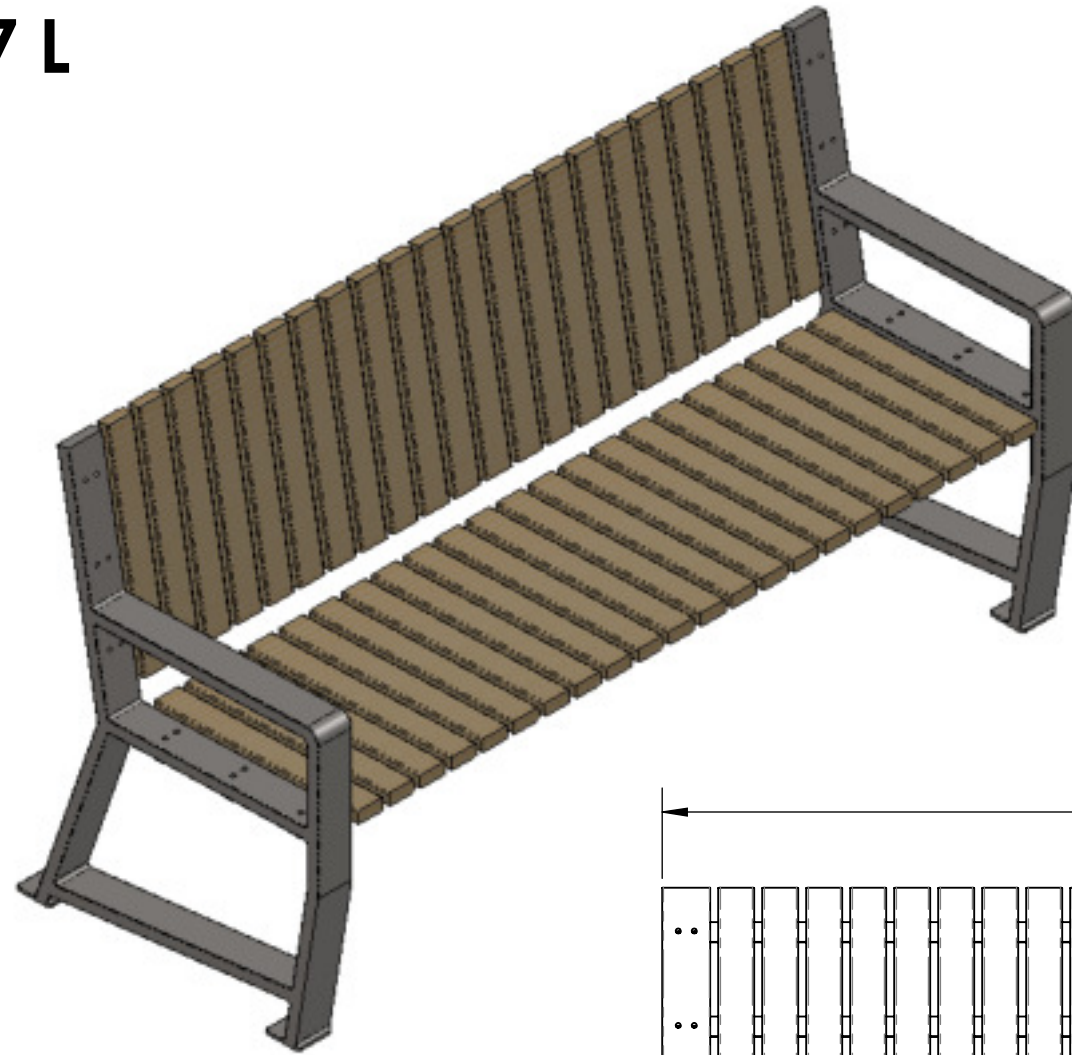

PRODUCT SPECIFICATIONS

RIVERSTONE BENCH - 67 L

FRAME

- **Material:** 3"x1" Steel tube
- **Finish:** Electro static powder coating
- **Color:** Black, White, Green, Tan, Dk. Brown, Dk. Green, Bronze and Blue.

PLASTIC RAILS

- **Material:** Polystyrene
- **Number of Rails:** 44
- **Finish:** Cedar or Redwood

WOOD RAILS

- **Material:** IPE
- **Number of Rails:** 44
- **Finish:** Standard

HARDWARE

- **Carriage Bolts:** 5/16"x1-1/2" lg Stainless Steel (24)
- **Nuts:** 5/16" Stainless Steel (24)

THE INFORMATION CONTAINED IN THIS DRAWING IS THE SOLE PROPERTY OF KINGS RIVER CASTING. ANY REPRODUCTION IN PART OR WHOLE WITHOUT THE WRITTEN PERMISSION OF KINGS RIVER CASTING IS PROHIBITED.

WEIGHT: 145 LBS

SCALE: 1:12

MODEL NUMBER:

RVSB - 67

SIZE
B