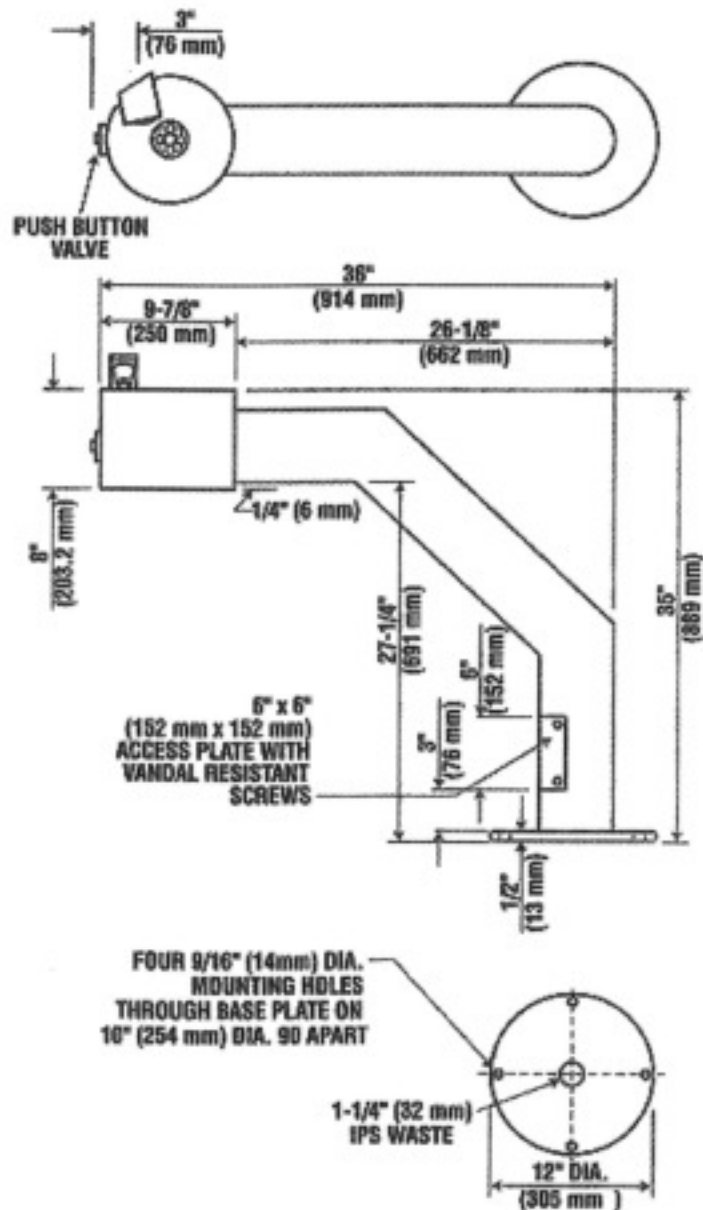

## Dimensional Information

### Model

KP47SHF -FP  
All-Purpose Drinking  
Fountain - Metal

NOTE: These rough-in dimensions  
may vary 1/2" (13 mm) plus or minus

NOTE: All dimensions subject to  
manufacturing variance of plus or  
minus 1/4" (6 mm)