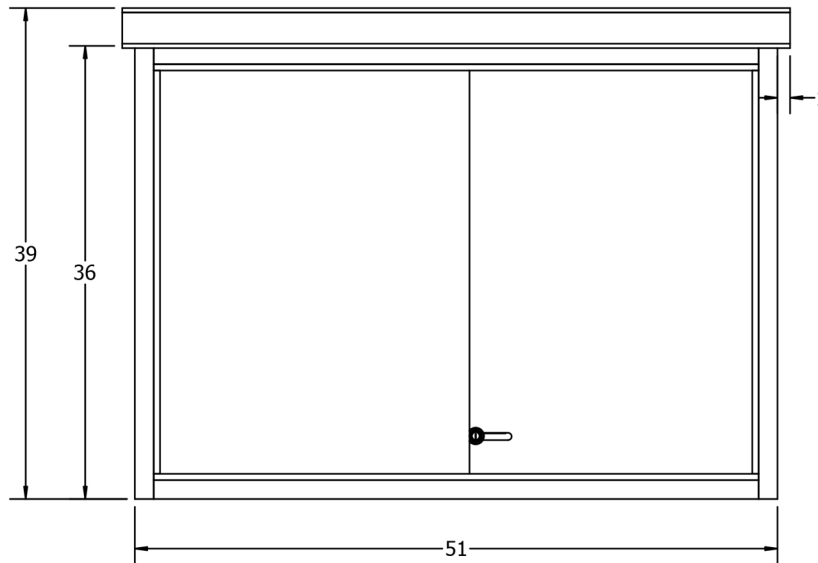

TOP VIEW

FRONT VIEW

3D ISOMETRIC VIEW

CED

GRE

STANDARD COLORS

INSERT COLOR CODE IN PRODUCT NUMBER
CEDAR= CED, GREEN= GRE,

EXAMPLE: CEDAR LARGE MESSAGE CENTER-
1 SIDE- NO POSTS=
PB MC3**CED**