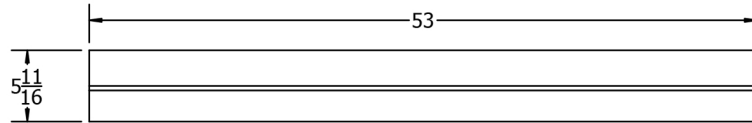

TOP VIEW

FRONT VIEW

3D ISOMETRIC VIEW

CED

GRE

STANDARD COLORS

INSERT COLOR CODE IN PRODUCT NUMBER
CEDAR= CED, GREEN= GRE,

EXAMPLE: CEDAR LARGE MESSAGE CENTER-
1 SIDE- NO POSTS=
PB MC3**CED**