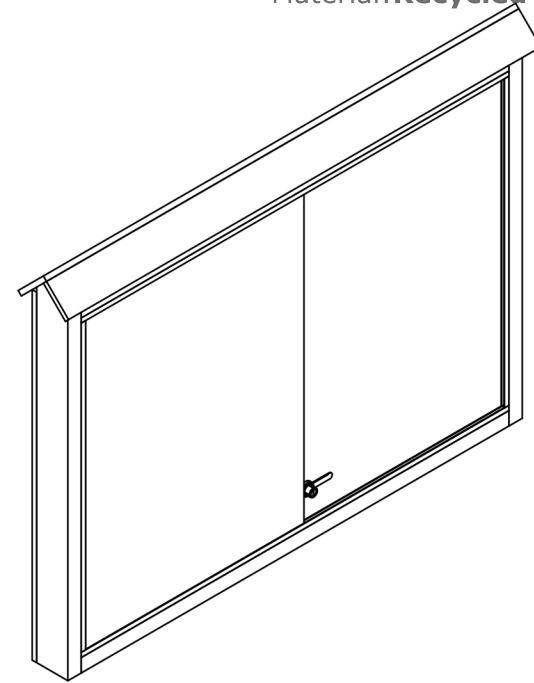

KAY PARK RECREATION

MAKING PLACES PEOPLE FRIENDLY • SINCE 1954

(800)553-2476 • sales@kaypark.com
1301 Pine St. Janesville, IA 50647

Large Message Center

Model #: **JPMCL1W**

Weight: **90 Lbs**

Material: **Recycled Plastic**

TOP VIEW

FRONT VIEW

3D ISOMETRIC VIEW

CED

GRE

STANDARD COLORS

INSERT COLOR CODE IN PRODUCT NUMBER
CEDAR= CED, GREEN= GRE,

EXAMPLE: CEDAR LARGE MESSAGE CENTER-
1 SIDE- NO POSTS=
PB MC3**CED**