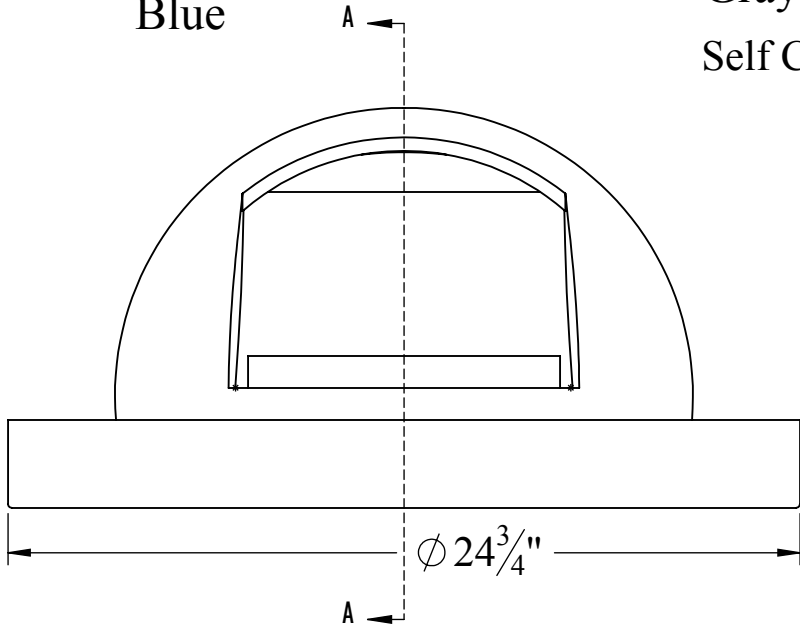

Blue

Gray

Brown

Black

Self Closing Push Door Heavy Molded Plastic

SECTION A-A
SCALE 1 : 6

Red

Yellow

		Kay Park Rec	
DESC. 24" ID PLASTIC DOMED LID, FITS INSIDE 132LR w/SLATS, OVER 132LRVP & RLR2132			
MODEL NUMBER. DLMP3255			WT.
DRAWN BY PAVEL	DATE 2/28/2013	Sheet 1 of 3	SCALE NONE

CONFIDENTIAL DRAWING AND INFORMATION IS NOT TO BE COPIED OR DISCLOSED TO OTHERS WITHOUT THE CONSENT OF KAY PARK. SPECIFICATIONS ARE SUBJECT TO CHANGE WITHOUT NOTICE.