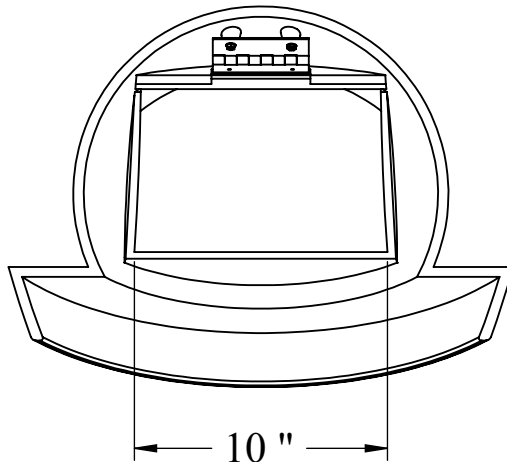

Blue

Gray

Brown

Black

Self Closing Push Door Heavy Molded Plastic

SECTION A-A
SCALE 1 : 6

Red

Yellow

		Kay Park Rec	
DESC. 24" ID PLASTIC DOMED LID, FITS INSIDE 132LR w/SLATS, OVER 132LRVP & RLR2132			
MODEL NUMBER. DLMP3255			WT.
DRAWN BY PAVEL	DATE 2/28/2013	Sheet 1 of 3	SCALE NONE

CONFIDENTIAL DRAWING AND INFORMATION IS NOT TO BE COPIED OR DISCLOSED TO OTHERS WITHOUT THE CONSENT OF KAY PARK. SPECIFICATIONS ARE SUBJECT TO CHANGE WITHOUT NOTICE.