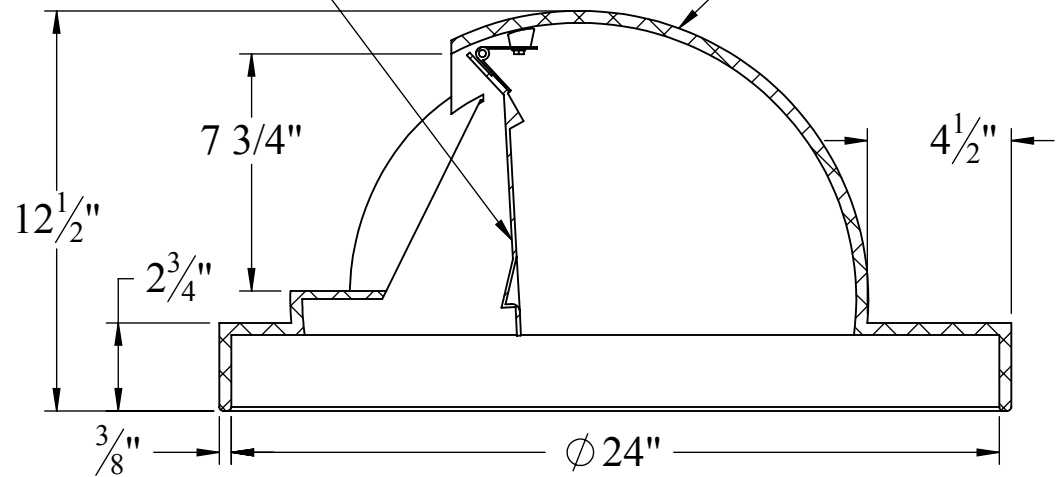

Blue

Gray

Brown

Black

Self Closing Push Door Heavy Molded Plastic

SECTION A-A
SCALE 1 : 6

Red

Yellow

		Kay Park Rec	
DESC. 24" ID PLASTIC DOMED LID, FITS INSIDE 132LR w/SLATS, OVER 132LRVP & RLR2132			
MODEL NUMBER. DLMP3255			WT.
DRAWN BY PAVEL	DATE 2/28/2013	Sheet 1 of 3	SCALE NONE

CONFIDENTIAL DRAWING AND INFORMATION IS NOT TO BE COPIED OR DISCLOSED TO OTHERS WITHOUT THE CONSENT OF KAY PARK. SPECIFICATIONS ARE SUBJECT TO CHANGE WITHOUT NOTICE.