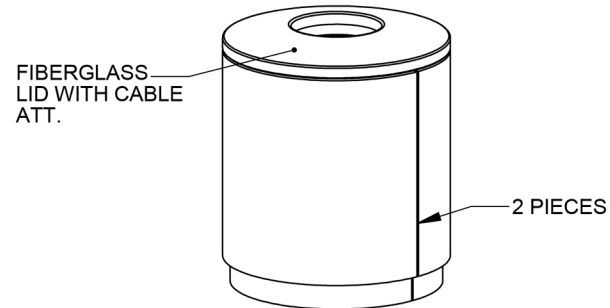

KAY PARK RECREATION

MAKING PLACES PEOPLE FRIENDLY • **SINCE 1954**

(800)553-2476 • sales@kaypark.com

1301 Pine St. Janesville, IA 50647

Concrete Receptacle

Model #: **CTCR30FP**

Weight: **870 Lbs**

Material: **Concrete**