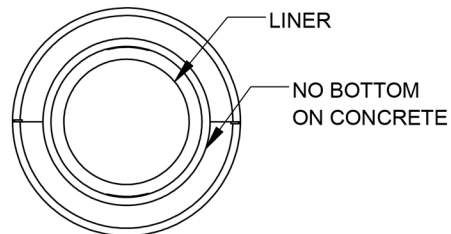

APPROVED MANUFACTURER

Petersen Concrete Leisure Products
Division of Petersen Mfg. Co., Inc.
2741 Hwy 30
Denison, IA 51442 800-832-7383

PROPRIETARY AND CONFIDENTIAL

THE INFORMATION CONTAINED IN THIS
DRAWING IS THE SOLE PROPERTY OF
PETERSEN MFG. CO. ANY
REPRODUCTION IN PART OR AS A WHOLE
WITHOUT THE WRITTEN PERMISSION OF
PETERSEN MFG. CO. IS PROHIBITED.