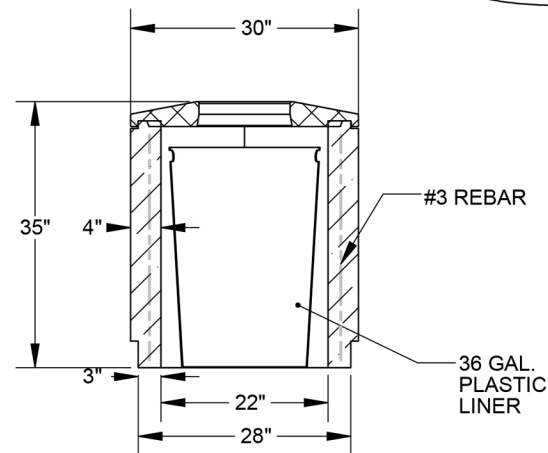

KAY PARK RECREATION

MAKING PLACES PEOPLE FRIENDLY • **SINCE 1954**

(800)553-2476 • sales@kaypark.com

1301 Pine St. Janesville, IA 50647

Concrete Receptacle

Model #: **CTCR30FP**

Weight: **870 Lbs**

Material: **Concrete**