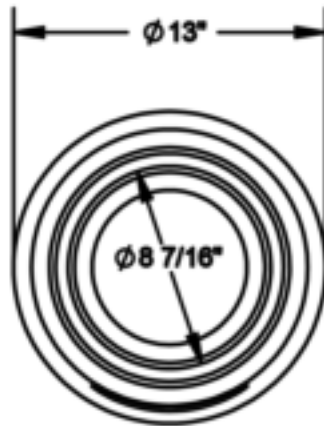

PART# : 500-0773
MODEL: CSTR1230
WEIGHT: 152 LBS
MATERIAL: CONCRETE

SPUN ALUMINUM
SNUFFER BOWL W/
CABLE ATT.

RIGID
PLASTIC
LINER

Kay Park Recreation

Making People Places, People Friendly Since 1954!

Email us: sales@kaypark.com or Call us: (800)553-2476