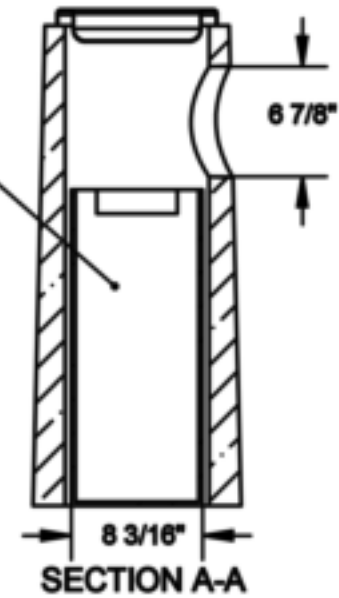

PART# : 500-0773
MODEL: CSTR1230
WEIGHT: 152 LBS
MATERIAL: CONCRETE

SPUN ALUMINUM
SNUFFER BOWL W/
CABLE ATT.

RIGID
PLASTIC
LINER

Kay Park Recreation

Making People Places, People Friendly Since 1954!

Email us: sales@kaypark.com or Call us: (800)553-2476