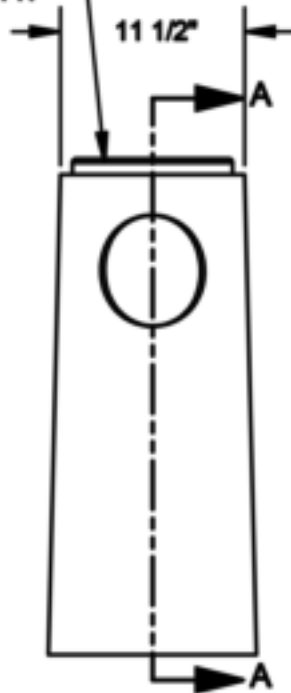

PART# : 500-0773
MODEL: CSTR1230
WEIGHT: 152 LBS
MATERIAL: CONCRETE

SPUN ALUMINUM
SNUFFER BOWL W/
CABLE ATT.

RIGID
PLASTIC
LINER

Kay Park Recreation

Making People Places, People Friendly Since 1954!

Email us: sales@kaypark.com or Call us: (800)553-2476