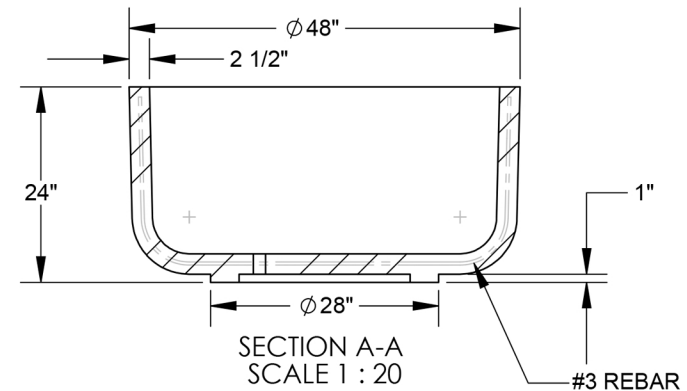

KAY PARK RECREATION

MAKING PLACES PEOPLE FRIENDLY • **SINCE 1954**

(800)553-2476 • sales@kaypark.com
1301 Pine St. Janesville, IA 50647

Round Planter

Model #: **CPR4824**

Weight: **1,200 Lbs**

Material: **Concrete**