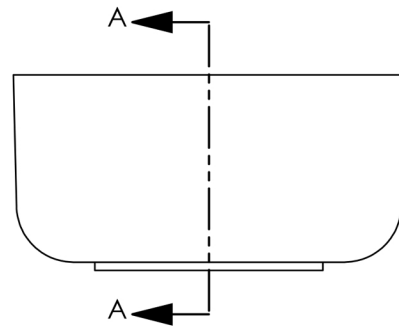

KAY PARK RECREATION

MAKING PLACES PEOPLE FRIENDLY • **SINCE 1954**

(800)553-2476 • sales@kaypark.com
1301 Pine St. Janesville, IA 50647

Round Planter

Model #: **CPR4824**

Weight: **1,200 Lbs**

Material: **Concrete**