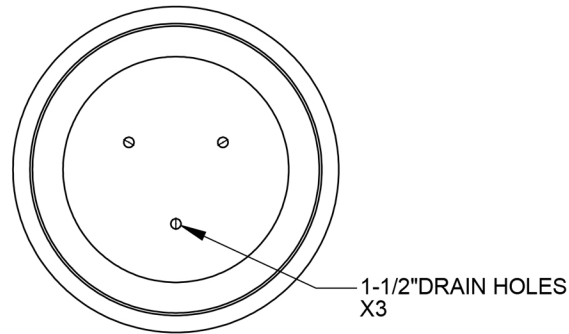

KAY PARK RECREATION

MAKING PLACES PEOPLE FRIENDLY • **SINCE 1954**

(800)553-2476 • sales@kaypark.com
1301 Pine St. Janesville, IA 50647

Round Planter

Model #: **CPR4824**

Weight: **1,200 Lbs**

Material: **Concrete**