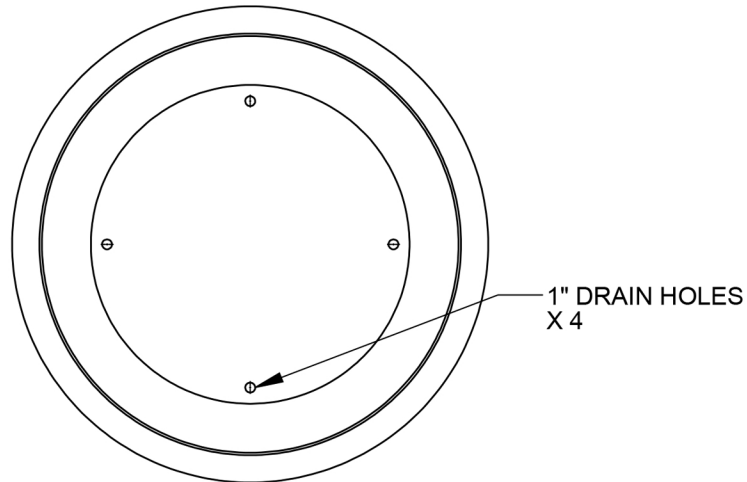

KAY PARK RECREATION

MAKING PLACES PEOPLE FRIENDLY • **SINCE 1954**

(800)553-2476 • sales@kaypark.com
1301 Pine St. Janesville, IA 50647

Round Planter

Model #: **CPR4817**

Weight: **900 Lbs**

Material: **Concrete**