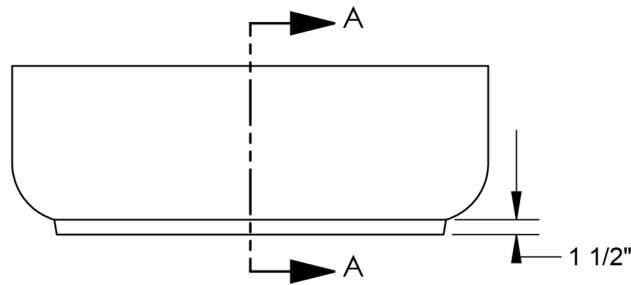

KAY PARK RECREATION

MAKING PLACES PEOPLE FRIENDLY • **SINCE 1954**

(800)553-2476 • sales@kaypark.com
1301 Pine St. Janesville, IA 50647

Round Planter

Model #: **CPR4817**

Weight: **900 Lbs**

Material: **Concrete**