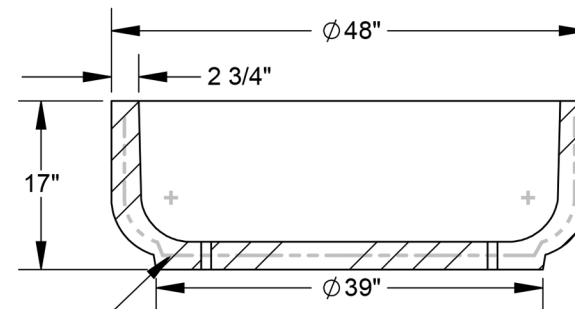

KAY PARK RECREATION

MAKING PLACES PEOPLE FRIENDLY • **SINCE 1954**

(800)553-2476 • sales@kaypark.com
1301 Pine St. Janesville, IA 50647

Round Planter

Model #: **CPR4817**

Weight: **900 Lbs**

Material: **Concrete**