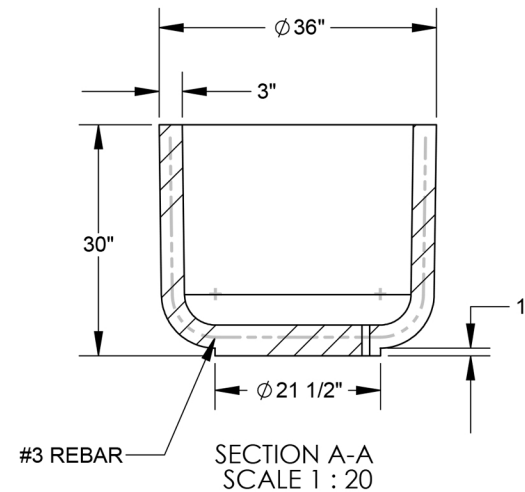

KAY PARK RECREATION

MAKING PLACES PEOPLE FRIENDLY • **SINCE 1954**

(800)553-2476 • sales@kaypark.com

1301 Pine St. Janesville, IA 50647

Round Planter

Model #: **CPR3630**

Weight: **900 Lbs**

Material: **Concrete**