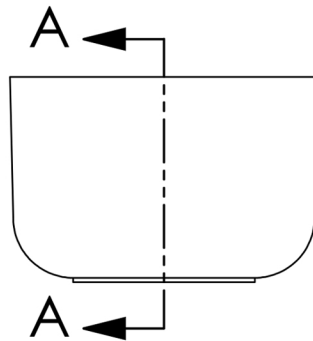

KAY PARK RECREATION

MAKING PLACES PEOPLE FRIENDLY • SINCE 1954

(800)553-2476 • sales@kaypark.com
1301 Pine St. Janesville, IA 50647

Round Planter

Model #: **CPR3624**

Weight: **800 Lbs**

Material: **Concrete**