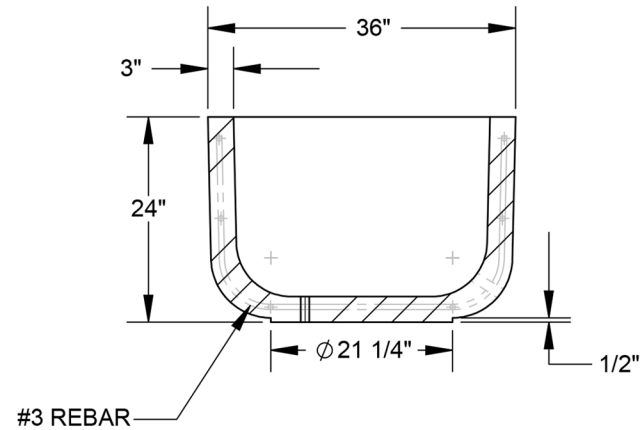

KAY PARK RECREATION

MAKING PLACES PEOPLE FRIENDLY • SINCE 1954

(800)553-2476 • sales@kaypark.com
1301 Pine St. Janesville, IA 50647

Round Planter

Model #: **CPR3624**

Weight: **800 Lbs**

Material: **Concrete**