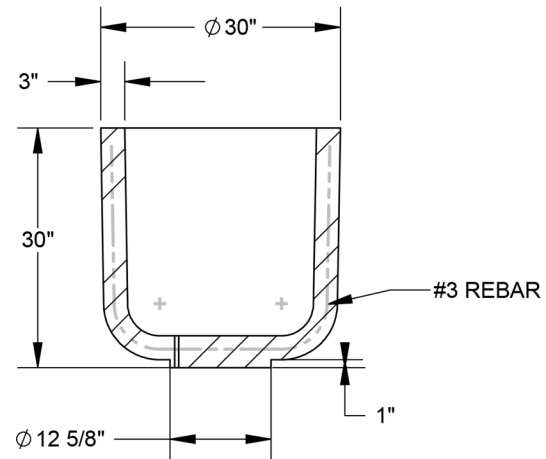

## Round Planter

Model #: **CPR3030**

Weight: **650 Lbs**

Material: **Concrete**

1/2" DRAIN HOLES  
X 3

SECTION A-A  
SCALE 1 : 20