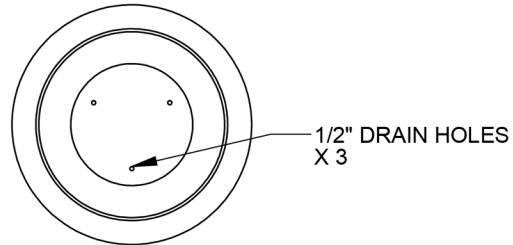

## Round Planter

Model #: **CPR3030**

Weight: **650 Lbs**

Material: **Concrete**

1/2" DRAIN HOLES  
X 3

SECTION A-A  
SCALE 1 : 20