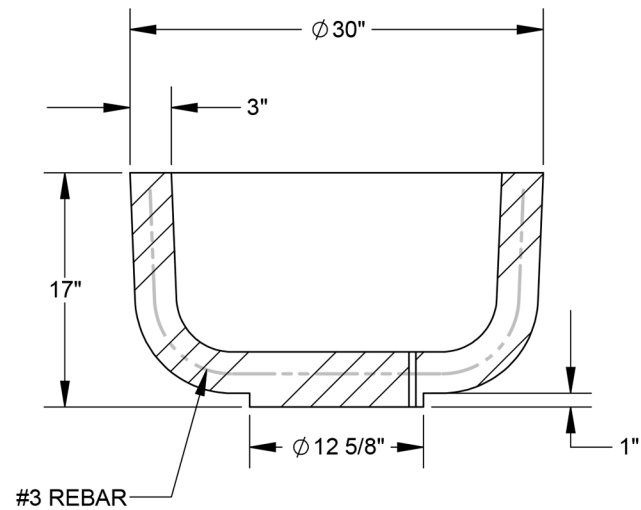

KAY PARK RECREATION

MAKING PLACES PEOPLE FRIENDLY • **SINCE 1954**

(800)553-2476 • sales@kaypark.com
1301 Pine St. Janesville, IA 50647

Round Planter

Model #: **CPR3017**

Weight: **500 Lbs**

Material: **Concrete**

1/2" DRAIN HOLES
X 3

SECTION A-A

APPROVED MANUFACTURER

Petersen Concrete Leisure Products
Division of Petersen Mfg. Co., Inc.
2741 Hwy 30
Denison, IA 51442 800-832-7383

(800)553-2476 • sales@kaypark.com • 1301 Pine St. Janesville, IA 50647