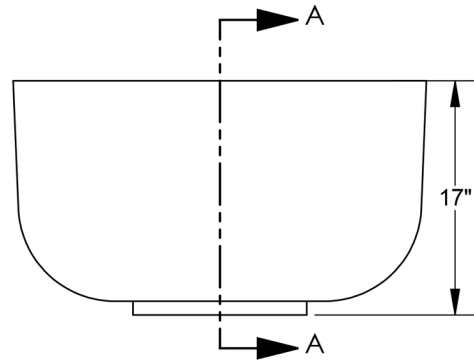

SECTION A-A

APPROVED MANUFACTURER

Petersen Concrete Leisure Products
Division of Petersen Mfg. Co., Inc.
2741 Hwy 30
Denison, IA 51442 800-832-7383

(800)553-2476 • sales@kaypark.com • 1301 Pine St. Janesville, IA 50647

PROPRIETARY AND CONFIDENTIAL

THE INFORMATION CONTAINED IN THIS
DRAWING IS THE SOLE PROPERTY OF
PETERSEN MFG. CO. ANY
REPRODUCTION IN PART OR AS A WHOLE
WITHOUT THE WRITTEN PERMISSION OF
PETERSEN MFG. CO. IS PROHIBITED.