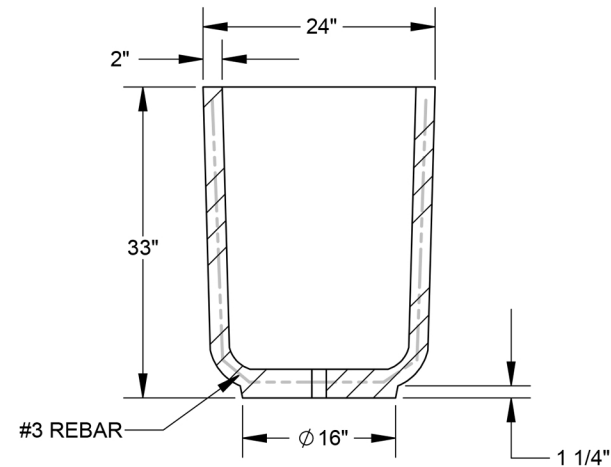

KAY PARK RECREATION

MAKING PLACES PEOPLE FRIENDLY • **SINCE 1954**

(800)553-2476 • sales@kaypark.com
1301 Pine St. Janesville, IA 50647

Round Planter

Model #: **CPR2433**

Weight: **420 Lbs**

Material: **Concrete**