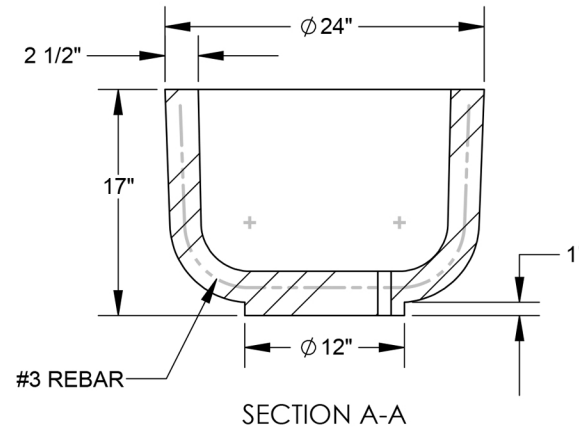

KAY PARK RECREATION

MAKING PLACES PEOPLE FRIENDLY • **SINCE 1954**

(800)553-2476 • sales@kaypark.com
1301 Pine St. Janesville, IA 50647

Round Planter

Model #: **CPR2417**

Weight: **300 Lbs**

Material: **Concrete**