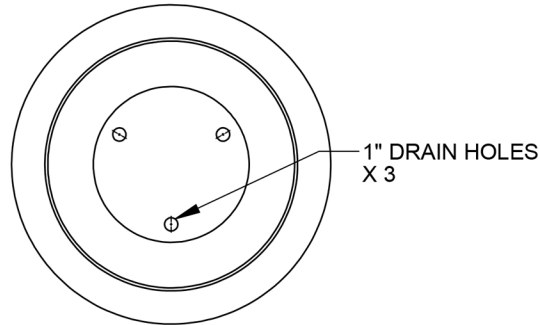

KAY PARK RECREATION

MAKING PLACES PEOPLE FRIENDLY • **SINCE 1954**

(800)553-2476 • sales@kaypark.com
1301 Pine St. Janesville, IA 50647

Round Planter

Model #: **CPR2417**

Weight: **300 Lbs**

Material: **Concrete**