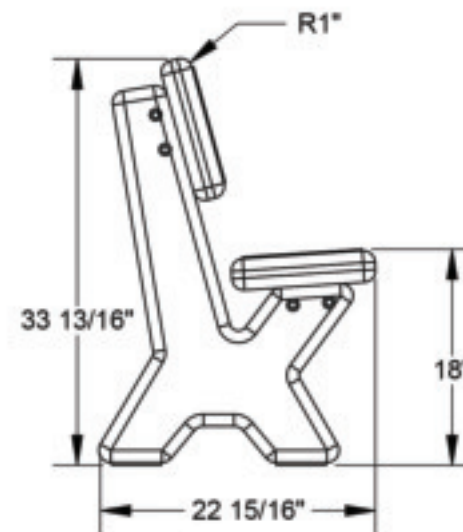

Product: Bench
Model: CPB60X
Weight: 500 Lbs
Material: Concrete

Kay Park Recreation
Making People Places, People Friendly Since 1954!
Email us: sales@kaypark.com or Call us: (800)553-2476
1301 Pine St. Janesville, IA 50647