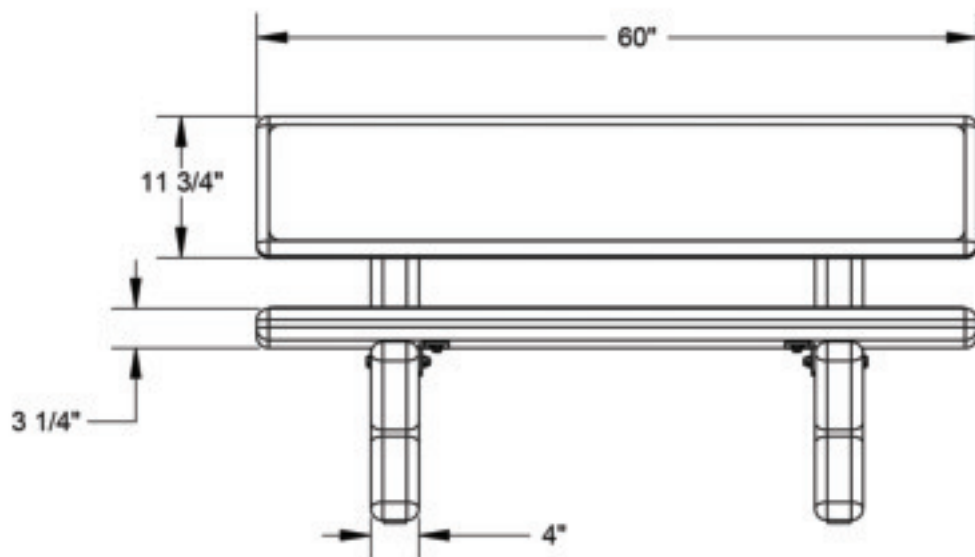

Product: Bench
Model: CPB60X
Weight: 500 Lbs
Material: Concrete

Kay Park Recreation
Making People Places, People Friendly Since 1954!
Email us: sales@kaypark.com or Call us: (800)553-2476
1301 Pine St. Janesville, IA 50647