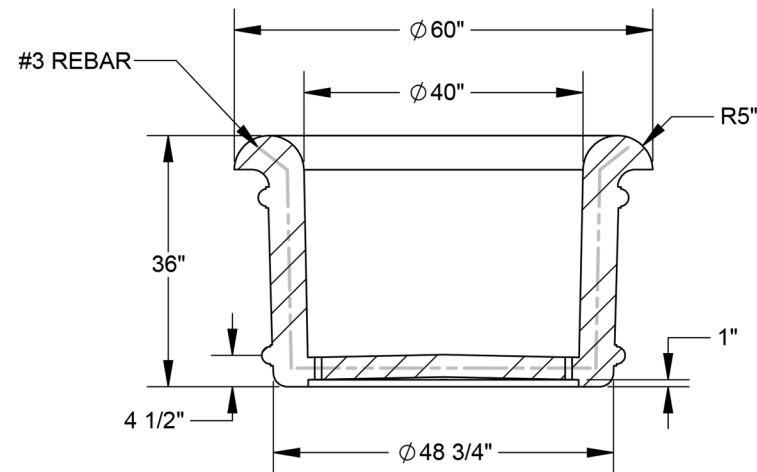

KAY PARK RECREATION

MAKING PLACES PEOPLE FRIENDLY • **SINCE 1954**

(800)553-2476 • sales@kaypark.com

1301 Pine St. Janesville, IA 50647

Round Planter 60"x36"

Model #: **CPAR6036**

Weight: **2,850 Lbs**

Material: **Concrete**