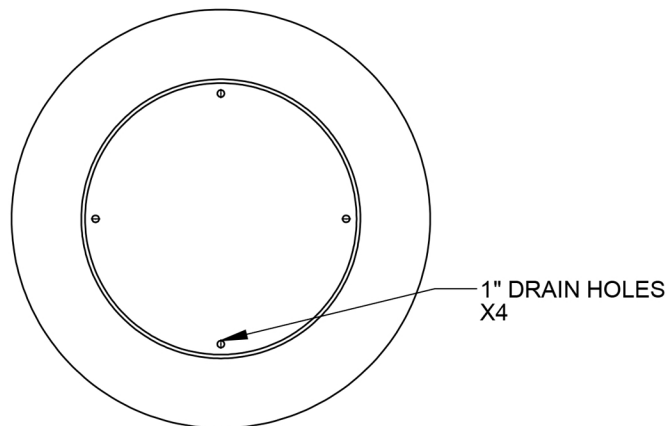

KAY PARK RECREATION

MAKING PLACES PEOPLE FRIENDLY • **SINCE 1954**

(800)553-2476 • sales@kaypark.com

1301 Pine St. Janesville, IA 50647

Round Planter 60"x36"

Model #: **CPAR6036**

Weight: **2,850 Lbs**

Material: **Concrete**