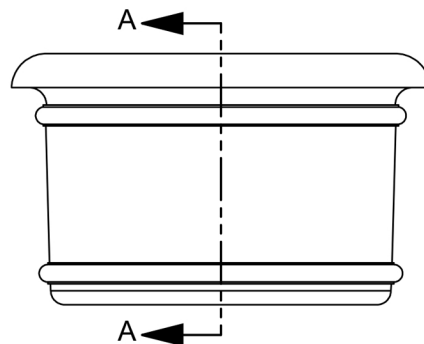

KAY PARK RECREATION

MAKING PLACES PEOPLE FRIENDLY • **SINCE 1954**

(800)553-2476 • sales@kaypark.com

1301 Pine St. Janesville, IA 50647

Round Planter 60"x36"

Model #: **CPAR6036**

Weight: **2,850 Lbs**

Material: **Concrete**