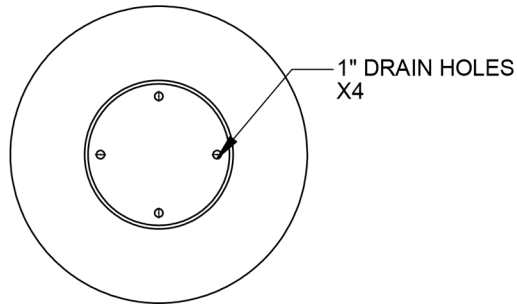

KAY PARK RECREATION

MAKING PLACES PEOPLE FRIENDLY • **SINCE 1954**

(800)553-2476 • sales@kaypark.com
1301 Pine St. Janesville, IA 50647

Round Planter 36"x30"

Model #: **CPAR3630**

Weight: **1,050 Lbs**

Material: **Concrete**