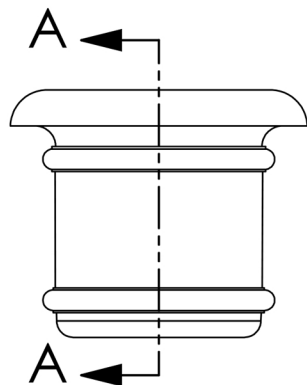

KAY PARK RECREATION

MAKING PLACES PEOPLE FRIENDLY • **SINCE 1954**

(800)553-2476 • sales@kaypark.com
1301 Pine St. Janesville, IA 50647

Round Planter 36"x30"

Model #: **CPAR3630**

Weight: **1,050 Lbs**

Material: **Concrete**