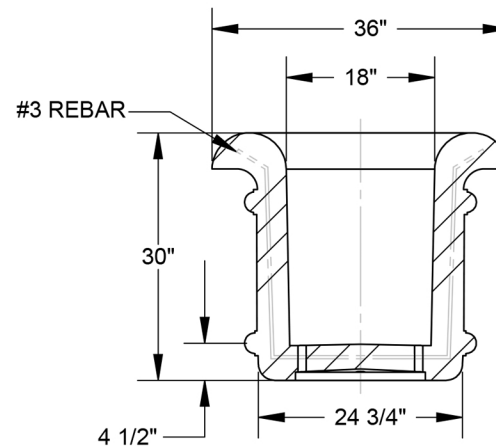

KAY PARK RECREATION

MAKING PLACES PEOPLE FRIENDLY • **SINCE 1954**

(800)553-2476 • sales@kaypark.com
1301 Pine St. Janesville, IA 50647

Round Planter 36"x30"

Model #: **CPAR3630**

Weight: **1,050 Lbs**

Material: **Concrete**

SECTION A-A
SCALE 1 : 20

APPROVED MANUFACTURER

Petersen Concrete Leisure Products
Division of Petersen Mfg. Co., Inc.
2741 Hwy 30
Denison, IA 51442 800-832-7383

PROPRIETARY AND CONFIDENTIAL

THE INFORMATION CONTAINED IN THIS
DRAWING IS THE SOLE PROPERTY OF
PETERSEN MFG. CO.. ANY
REPRODUCTION IN PART OR AS A WHOLE
WITHOUT THE WRITTEN PERMISSION OF
PETERSEN MFG. CO. IS PROHIBITED.