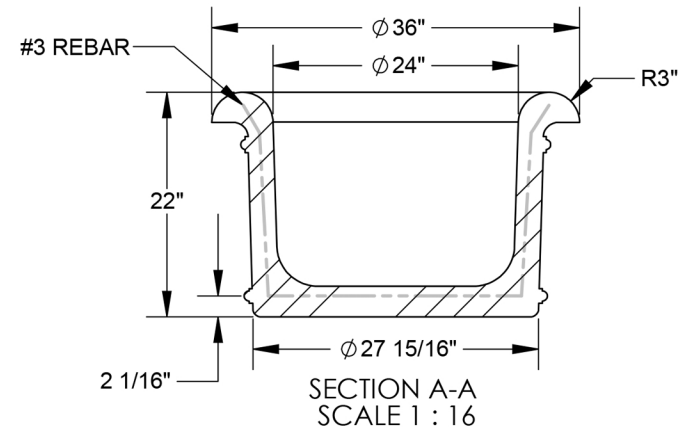

KAY PARK RECREATION

MAKING PLACES PEOPLE FRIENDLY • **SINCE 1954**

(800)553-2476 • sales@kaypark.com
1301 Pine St. Janesville, IA 50647

Round Planter 36"x22"

Model #: **CPAR3622**

Weight: **1,000 Lbs**

Material: **Concrete**