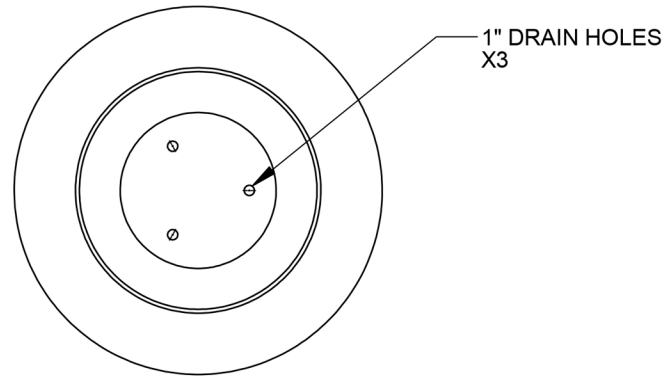

KAY PARK RECREATION

MAKING PLACES PEOPLE FRIENDLY • **SINCE 1954**

(800)553-2476 • sales@kaypark.com
1301 Pine St. Janesville, IA 50647

Round Planter 36"x22"

Model #: **CPAR3622**

Weight: **1,000 Lbs**

Material: **Concrete**