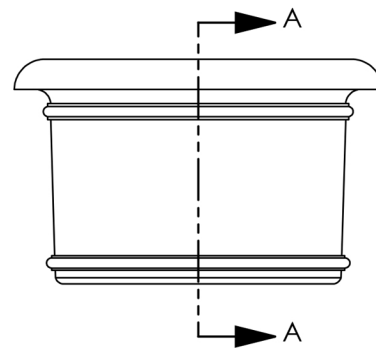

KAY PARK RECREATION

MAKING PLACES PEOPLE FRIENDLY • **SINCE 1954**

(800)553-2476 • sales@kaypark.com
1301 Pine St. Janesville, IA 50647

Round Planter 36"x22"

Model #: **CPAR3622**

Weight: **1,000 Lbs**

Material: **Concrete**