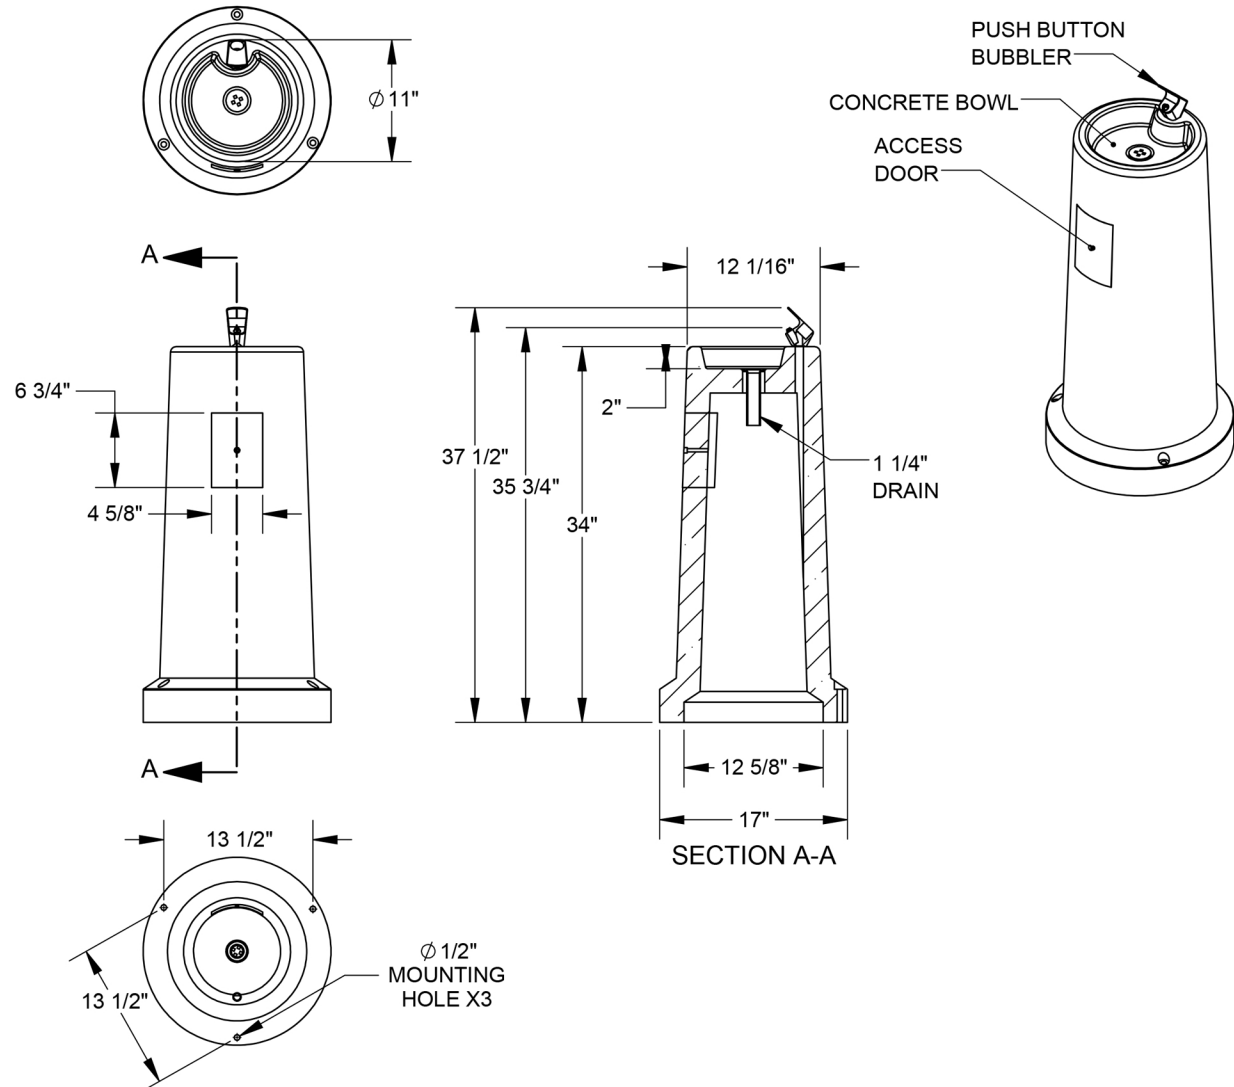

KAY PARK RECREATION

MAKING PLACES PEOPLE FRIENDLY • **SINCE 1954**

(800)553-2476 • sales@kaypark.com
1301 Pine St. Janesville, IA 50647

Drinking Fountain

Model #: **CDFPBC**

Weight: **210 Lbs**

Material: **Concrete**