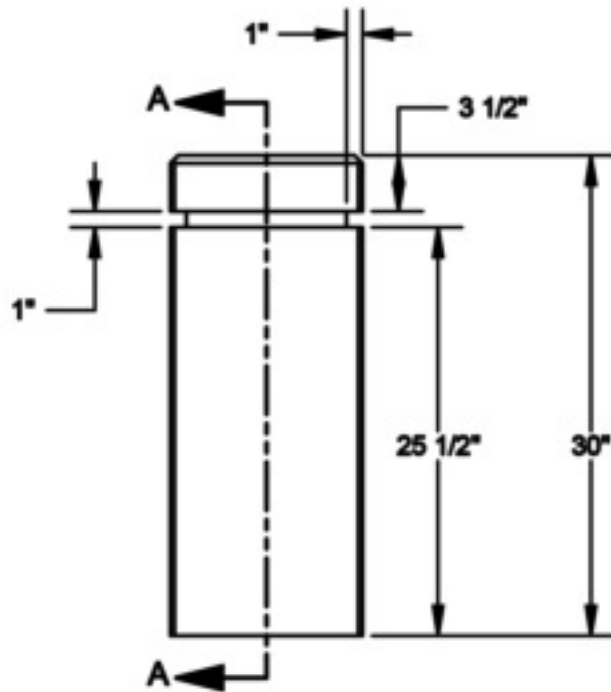

PART#: 500-0311  
MODEL: CBS12  
WEIGHT: 385 LBS  
MATERIAL: CONCRETE

SECTION A-A

**Kay Park Recreation**

Making People Places, People Friendly Since 1954!

Email us: [sales@kaypark.com](mailto:sales@kaypark.com) or Call us: (800)553-2476