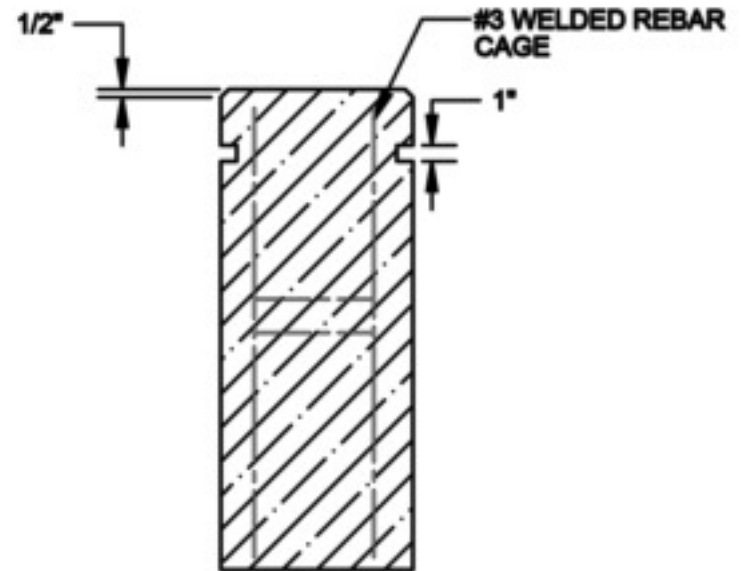

PART#: 500-0311  
MODEL: CBS12  
WEIGHT: 385 LBS  
MATERIAL: CONCRETE

SECTION A-A

**Kay Park Recreation**

Making People Places, People Friendly Since 1954!

Email us: [sales@kaypark.com](mailto:sales@kaypark.com) or Call us: (800)553-2476