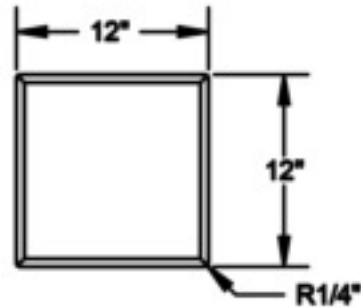

PART#: 500-0311  
MODEL: CBS12  
WEIGHT: 385 LBS  
MATERIAL: CONCRETE

SECTION A-A

**Kay Park Recreation**

Making People Places, People Friendly Since 1954!

Email us: [sales@kaypark.com](mailto:sales@kaypark.com) or Call us: (800)553-2476