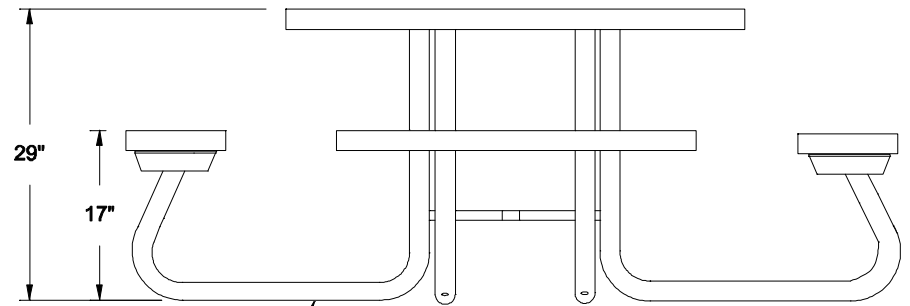

2" X 10" RECYCLED PLASTIC PLANKS

LEGS ARE 1 5/8" OD SCH 10 PIPE

LEGS CAN BE HOT DIP GALVANIZED OR POWDER COATED AFTER FABRICATION

**KAY PARK-REC CORP.**

MODEL	4SJCRP & 4SJGRP	WT.	330 LB
-------	-----------------	-----	--------

DRAWN BY	CKB	DATE	03/06	SCALE	NONE
----------	-----	------	-------	-------	------