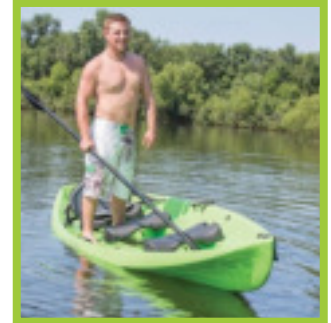

KID AND PET FRIENDLY!

Tough Molded Plastic

NuCanoe - Classic

Specs:	Classic 10	Classic 12
Length:	10'	12'
Beam (Width):	42"	42"
Height:	13-16"	12-16"
Draft:	4-6"	4-6"
Hull Weight:	59 Lbs	77 Lbs
Seating Capacity:	1 - 2 ppl	1-3 ppl
Max Weight Capacity:	450 Lbs	525 Lbs
Maximum Auxiliary Power:	2 Hp or equivalent	2 Hp or equivalent
Price:	\$ 699.00	\$ 824.00

Each Boat comes w/ 2 Plastic Bench Seats

Colors:

-  Orange
-  Lime
-  Cyan
-  Army Camo

VIRTUALLY UNSINKABLE

Options For Classic-“C” Frontier-“F”

Bench Seat

Bench seat for the classic NuCanoe that comes with two thumbscrews for securing into the hull of the NuCanoe. “C”

KPNC3040 Classic Bench Seat 3.5 Lbs \$36.00

Captain's Seat

Captain's seat has comfort with sculpted padding with superior back support for a long day on the water. The back of the seat has a convenient storage pack for stowing valuables. “C” AND “F”