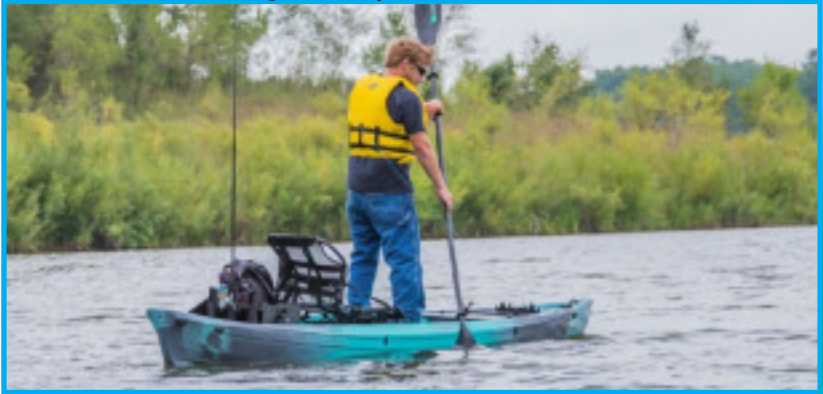

NuCanoe - Options & Life Jackets