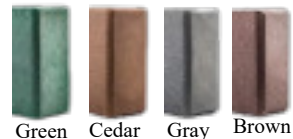

3 Slat Bench

JPCB42	4' Bench - 2 legs	130 Lbs	$ 363.00
JPCB63	6' Bench - 3 legs	185 Lbs	$ 544.00
JPCB83	8' Bench - 4 legs	205 Lbs	$ 643.00

Recycled Plastic Colors: