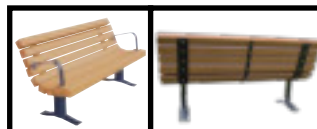

6FB3RP
4x4's Shown

Flat Bench

The Flat Bench has a black powder coated frame and three seat material options. Your choice of Southern Yellow Pine 2x4, or Recycled Plastic in 3x4 or 4x4s. The legs are 2 1/2" square steel tube with 3/8" x 4" mounting plates 4', 6' or 8' long.

FB2	Frame only, surface mount	40 Lbs	\$ 131.00
6FB2SYP	6' Frame w/SYP 2x4s	84 Lbs	\$ 152.00
8FB2SYP	6' Frame w/SYP 2x4s	98 Lbs	\$ 160.00
4FB3RP	4' Frame w/rec plastic 3x4s	105 Lbs	\$ 253.00
6FB3RP	6' Frame w/rec plastic 3x4s	135 Lbs	\$ 343.00
4FB4RP	4' Frame w/rec plastic 4x4s	113 Lbs	\$ 319.00
6FB4RP	6' Frame w/rec plastic 4x4s	155 Lbs	\$ 444.00
8FB4RP	8' Frame w/rec plastic 4x4s	218 Lbs	\$ 604.00

Recycled Plastic Colors:

6CB3RP
3x4's Shown

Surface Mount Contour Bench

Designed for indoor or outdoor use. The contoured supports are 3/8" x 4" rolled steel that is formed to shape a smooth comfortable seat and backrest. The steel leg consists of 2 1/2" square support tube welded to an arched 3/8" x 4" formed steel base. The entire frame is coated black for long life and good appearance. This frame is specifically designed so it can be fitted with 2" x 4", 3"x 4", or 4" x 4" slats of your choice, pressure treated No. 1 Southern Yellow Pine, or Recycled Plastic. Comes standard with Surface Mount Legs.

CB2	Frame only, surface mount	70 Lbs	\$ 158.00
6CB2SYP	6' Frame w/SYP 2x4s	160 Lbs	\$ 285.00
8CB2SYP	8' Frame w/SYP 2x4s	186 Lbs	\$ 327.00
4CB3RP	4' Frame w/rec plastic 3x4s	168 Lbs	\$ 461.00
6CB3RP	6' Frame w/rec plastic 3x4s	224 Lbs	\$ 640.00
8CB3RP	8' Frame w/rec plastic 3x4s 3 Legs	330 Lbs	\$ 829.00
4CB4RP	4' Frame w/rec plastic 4x4s	278 Lbs	\$ 670.00
6CB4RP	6' Frame w/rec plastic 4x4s	344 Lbs	\$ 894.00
8CB4RP	8' Frame w/rec plastic 4x4s 3 Legs	430 Lbs	\$ 1,118.00
ARCB24	Set of two armrests 2x4, 3x4, 4x4	18 Lbs	\$ 39.00