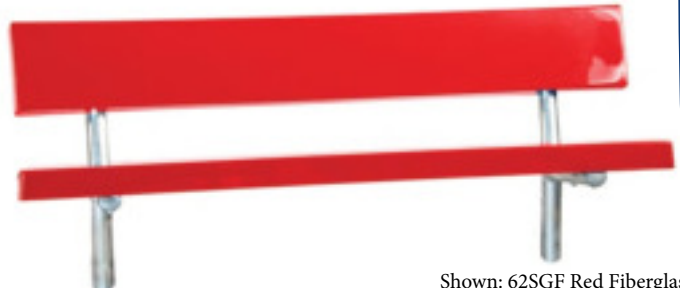

Fiberglass 2x10" Plank Bench

62SGF	6' Fiberglass, 2x10"	93 Lbs	$ 345.00
82SGF	8' Fiberglass, 2x10"	109 Lbs	$ 455.00
152SGF	15' Fiberglass, 2x10"	169 Lbs	$ 931.00