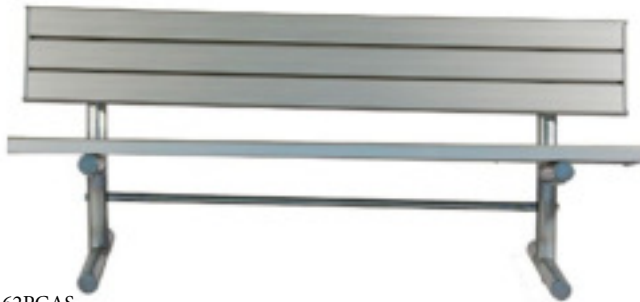

62PGAS
Aluminum Slats

Aluminum 2x4" Slat Bench

62PGAS	6' Aluminum, 2x4" slats	80 Lbs	$ 377.00
82PGAS	8' Aluminum, 2x4" slats	90 Lbs	$ 458.00

Same Durable Frame Just Choose Your Plank!