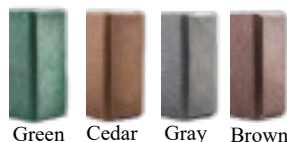

Recycled Plastic Colors:

6CB3RP
3x4's Shown