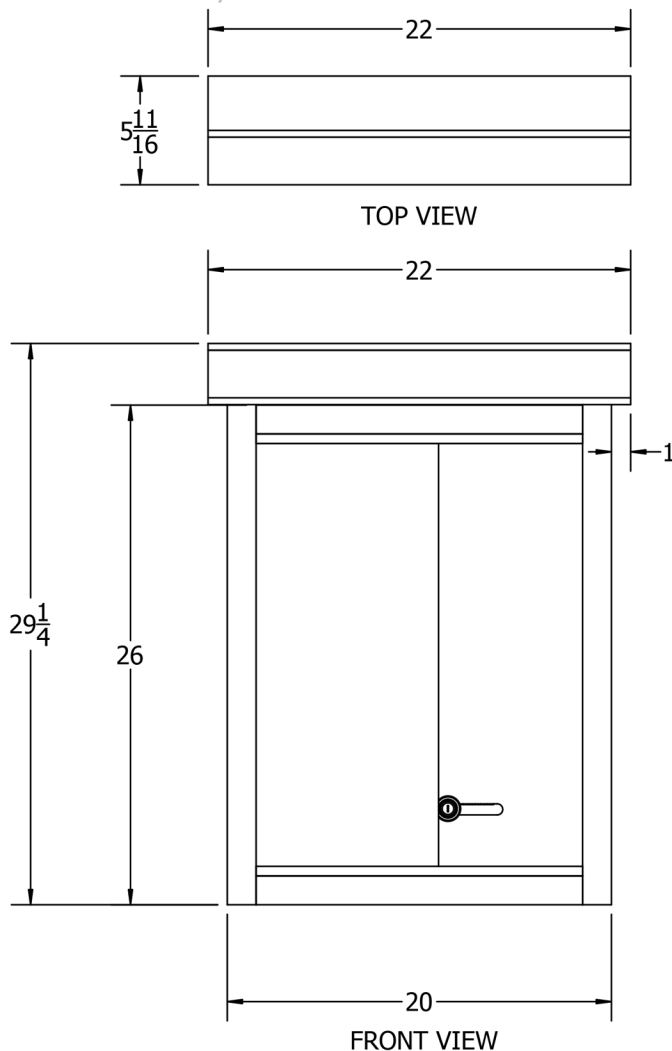

3D ISOMETRIC VIEW

CED

GRE

STANDARD COLORS

INSERT COLOR CODE IN PRODUCT NUMBER
CEDAR= CED, GREEN= GRE,

EXAMPLE: CEDAR SMALL MESSAGE CENTER-
1 SIDE- NO POSTS=
PB MC1**CED**

Small Message Center

Spec Drawing