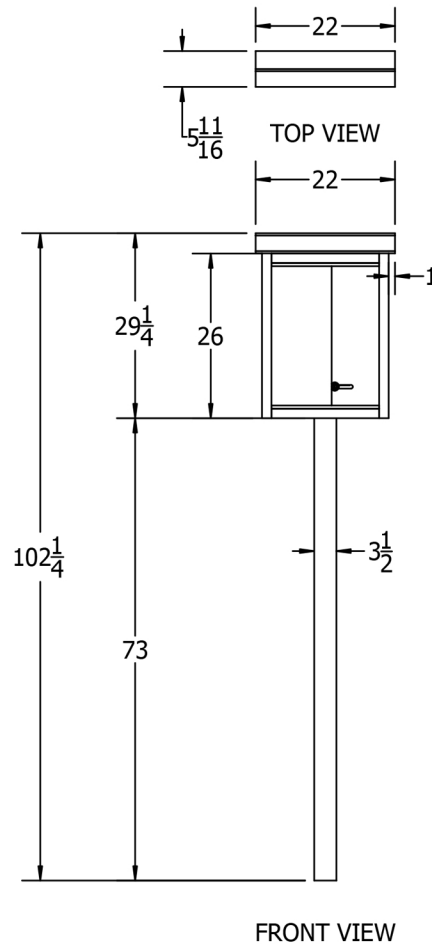

## Small Message Center

Model #: **JPMCS1P**

Weight: **70 Lbs**

Material: **Recycled Plastic**

3D ISOMETRIC VIEW

CED

GRE