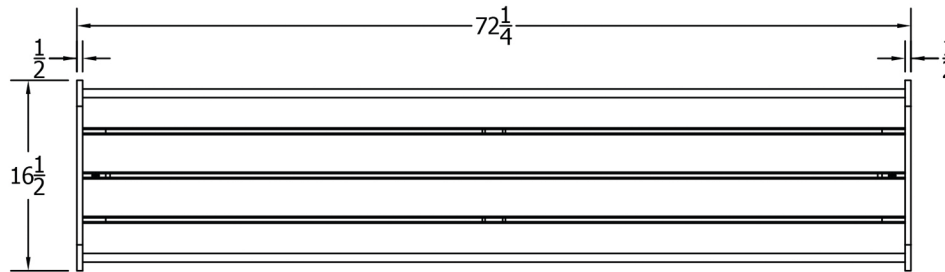

## Courtyard Bench

Model #: **JPCTBL6**

Weight: **100 Lbs**

Material: **Resinwood slats**

**Silver powder-coated Frame**

TOP VIEW

3D ISOMETRIC VIEW

FRONT VIEW