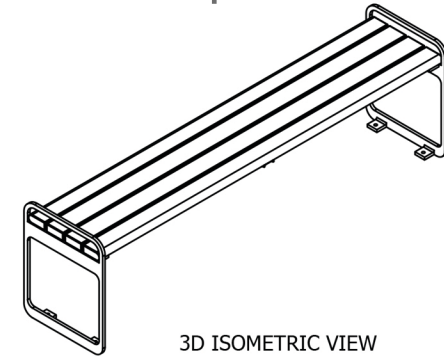

## Courtyard Bench

Model #: **JPCTBL6**

Weight: **100 Lbs**

Material: **Resinwood slats**

**Silver powder-coated Frame**

TOP VIEW

3D ISOMETRIC VIEW

FRONT VIEW

SIDE VIEW