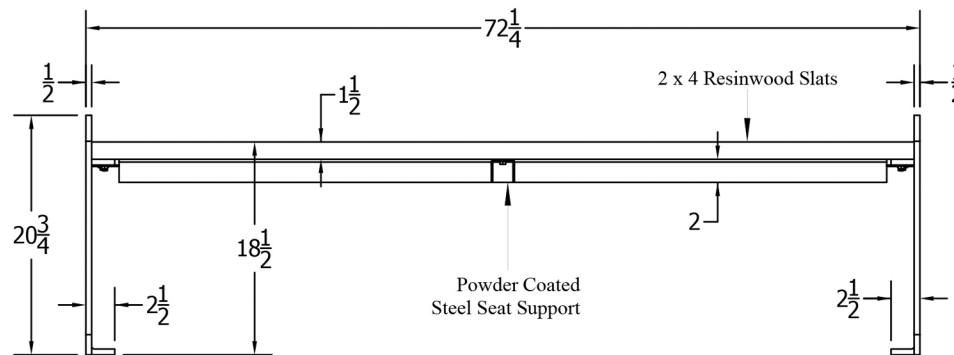

## Courtyard Bench

Model #: **JPCTBL6**

Weight: **100 Lbs**

Material: **Resinwood slats**

**Silver powder-coated Frame**

TOP VIEW

3D ISOMETRIC VIEW

FRONT VIEW

SIDE VIEW