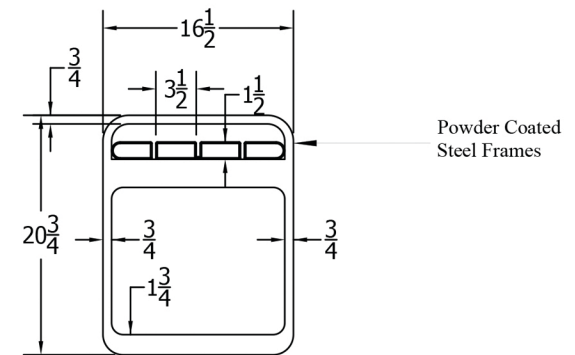

## Courtyard Bench

Model #: **JPCTBL6**

Weight: **100 Lbs**

Material: **Resinwood slats**

**Silver powder-coated Frame**

TOP VIEW

3D ISOMETRIC VIEW

FRONT VIEW

SIDE VIEW