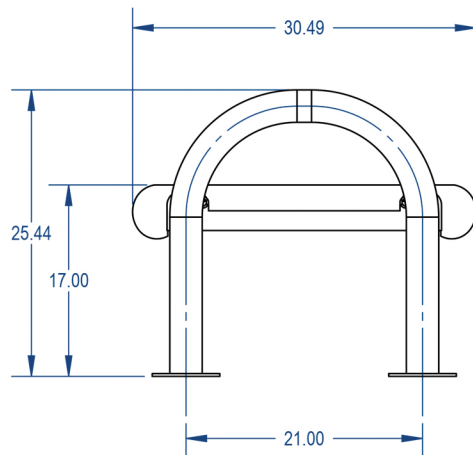

## Modern Backless Bench

Model #: **MCMDBB6SSSM**

Weight: **206 Lbs**

Material: **Slatted Steel**

**PROPRIETARY AND CONFIDENTIAL**  
THE INFORMATION CONTAINED IN THIS DRAWING IS THE SOLE PROPERTY OF Aadvantage Panels & Fence, Inc. PO Box 1790 Whitney, TX. ANY REPRODUCTION IN PART OR AS A WHOLE WITHOUT THE WRITTEN PERMISSION OF Aadvantage Panels & Fence, Inc. PO Box 1790 Whitney, TX. IS PROHIBITED.

### Aadvantage Panels & Fence, Inc.

TITLE:

**Modern Bench - Classic  
Surface Mount Version**

SIZE	DWG. NO.	REV
<b>A</b>	<b>MBC-002</b>	

WEIGHT: SHEET 2 OF 3