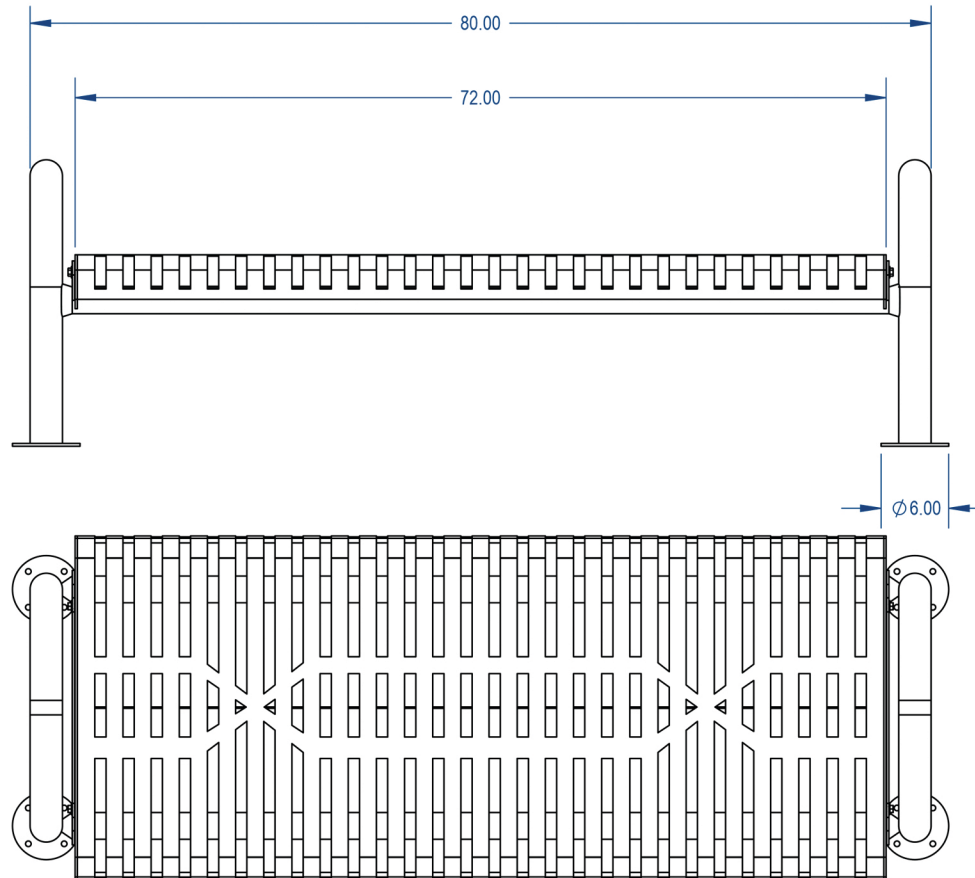

## Modern Backless Bench

Model #: **MCMDBB6SSSM**

Weight: **206 Lbs**

Material: **Slatted Steel**

**PROPRIETARY AND CONFIDENTIAL**  
THE INFORMATION CONTAINED IN THIS DRAWING IS THE SOLE PROPERTY OF Aadvantage Panels & Fence, Inc. PO Box 1790 Whitney, TX. ANY REPRODUCTION IN PART OR AS A WHOLE WITHOUT THE WRITTEN PERMISSION OF Aadvantage Panels & Fence, Inc. PO Box 1790 Whitney, TX. IS PROHIBITED.

### Aadvantage Panels & Fence, Inc.

TITLE:

**Modern Bench - Classic  
Surface Mount Version**

SIZE	DWG. NO.	REV
<b>A</b>	<b>MBC-002</b>	

WEIGHT: SHEET 2 OF 3