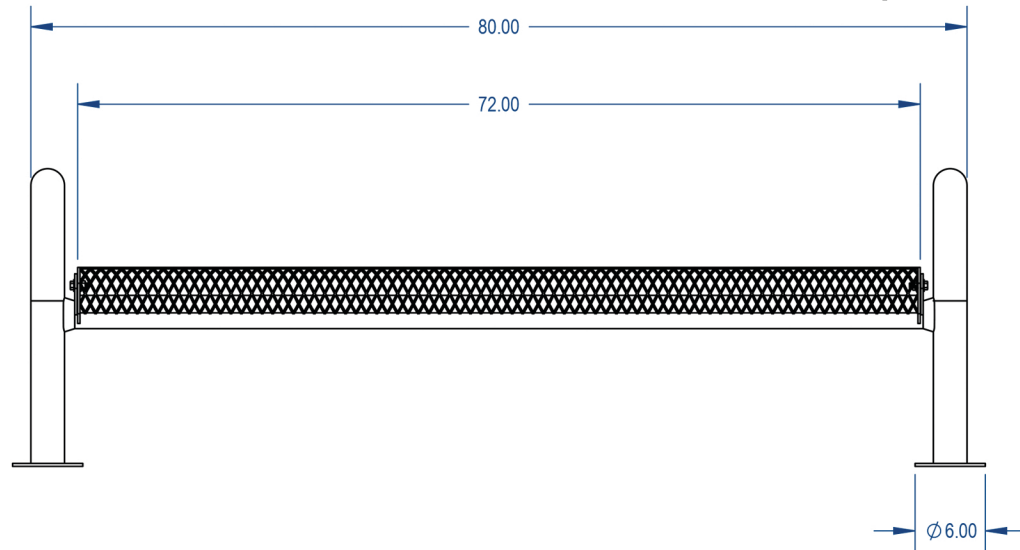

KAY PARK RECREATION

MAKING PLACES PEOPLE FRIENDLY • SINCE 1954

(800)553-2476 • sales@kaypark.com
1301 Pine St. Janesville, IA 50647

Modern Backless Bench

Model #: **MCMDBB6EXPSM**

Weight: **144 Lbs**

Material: **Expanded Metal**

	NAME	DATE	AAdvantage Panels & Fence, Inc.		
DRAWN	GM	6/14/2017	TITLE:		
SALES APPR.			Modern Bench - Expanded Surface Mount Version		
CLIENT APPR.					
MFG APPR.					
Q.A.					
Design By -			SIZE	DWG. NO.	REV
			A	MBE-002	
			WEIGHT:		SHEET 2 OF 3