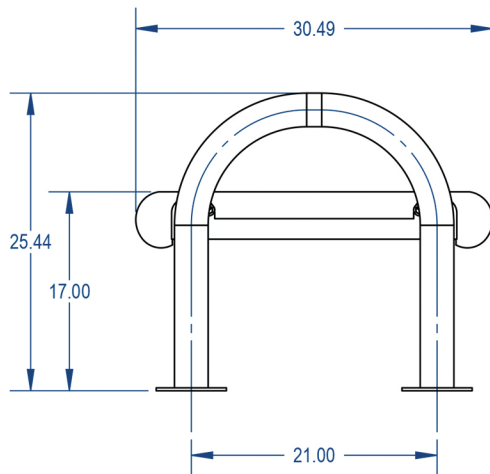

KAY PARK RECREATION

MAKING PLACES PEOPLE FRIENDLY • SINCE 1954

(800)553-2476 • sales@kaypark.com
1301 Pine St. Janesville, IA 50647

Modern Backless Bench

Model #: **MCMDBB6EXPSM**

Weight: **144 Lbs**

Material: **Expanded Metal**

	NAME	DATE	AAdvantage Panels & Fence, Inc.		
DRAWN	GM	6/14/2017	TITLE:		
SALES APPR.			Modern Bench - Expanded Surface Mount Version		
CLIENT APPR.					
MFG APPR.					
Q.A.					
Design By -			SIZE	DWG. NO.	REV
			A	MBE-002	
			WEIGHT:		SHEET 2 OF 3