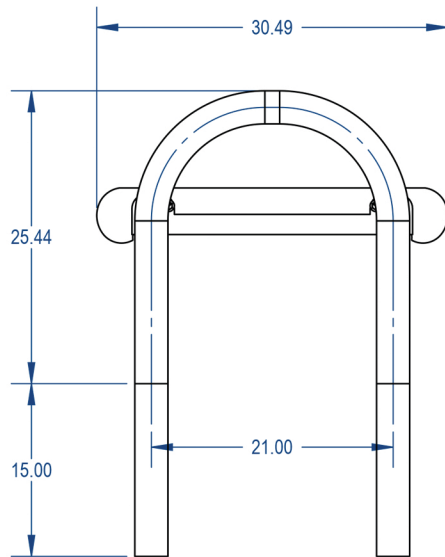

KAY PARK RECREATION

MAKING PLACES PEOPLE FRIENDLY • **SINCE 1954**

(800)553-2476 • sales@kaypark.com
1301 Pine St. Janesville, IA 50647

Modern Backless Bench

Model #: **MCMDBB6EXPIG**

Weight: **159 Lbs**

Material: **Expanded Metal**