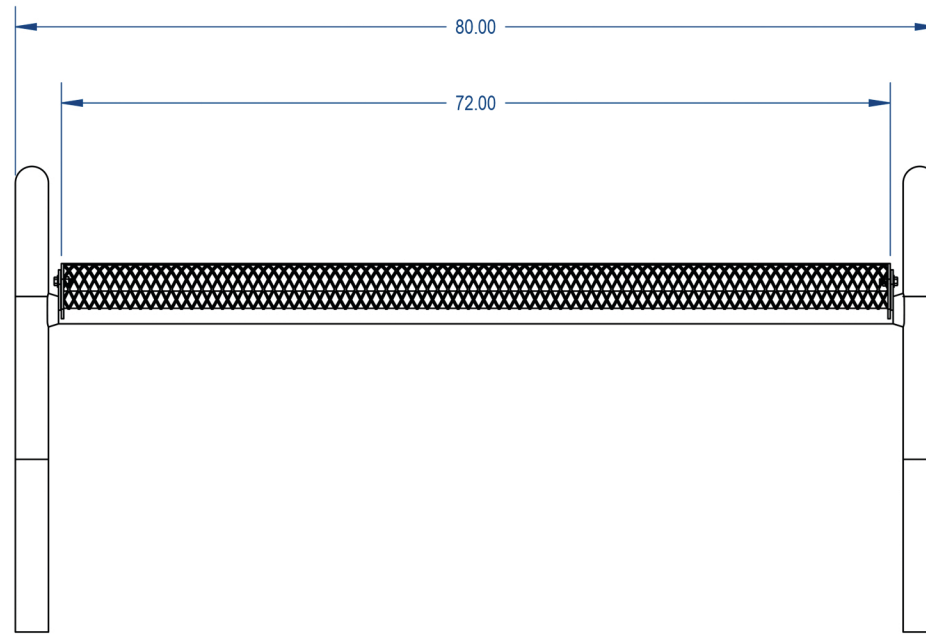

KAY PARK RECREATION

MAKING PLACES PEOPLE FRIENDLY • **SINCE 1954**

(800)553-2476 • sales@kaypark.com
1301 Pine St. Janesville, IA 50647

Modern Backless Bench

Model #: **MCMDBB6EXPIG**

Weight: **159 Lbs**

Material: **Expanded Metal**