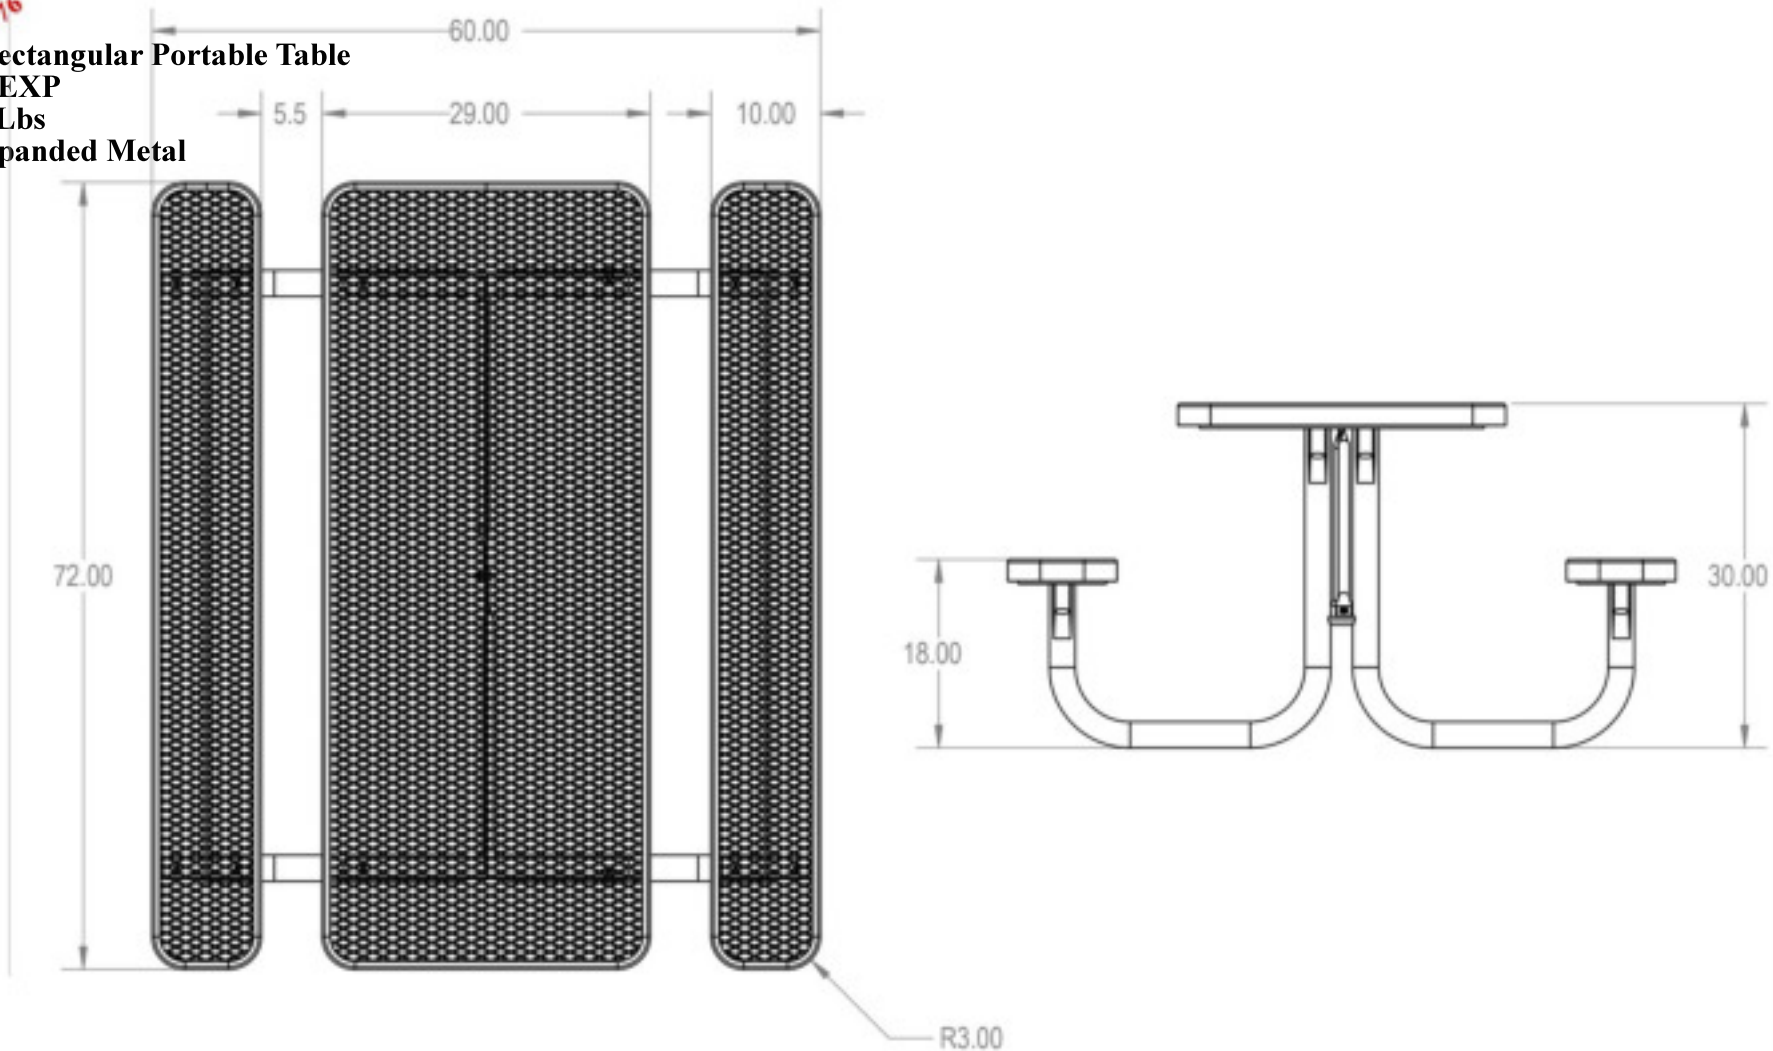

Product: 6' Rectangular Portable Table
Model: MC6EXP
Weight: 210 Lbs
Material: Expanded Metal

Kay Park Recreation
Making People Places, People Friendly Since 1954!
Email us: sales@kaypark.com or Call us: (800)553-2476
1301 Pine St. PO. Box 477 Janesville, IA 50647