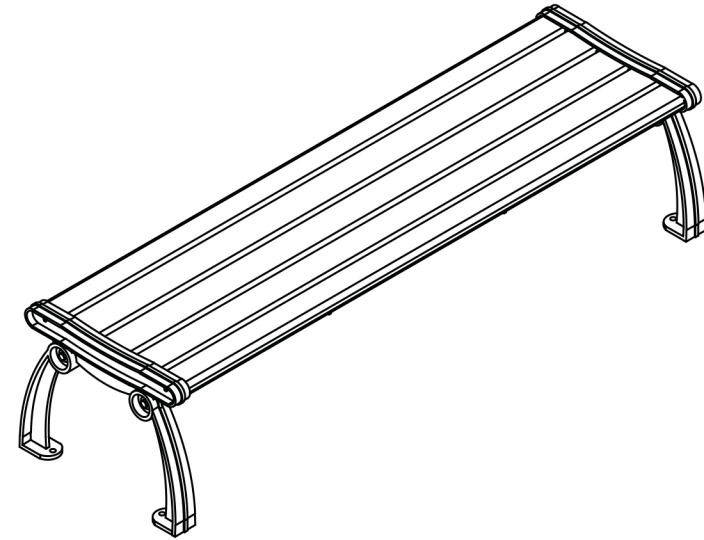

KAY PARK RECREATION

MAKING PLACES PEOPLE FRIENDLY • SINCE 1954

(800)553-2476 • sales@kaypark.com
1301 Pine St. Janesville, IA 50647

6' Heritage Backless Bench

Model #: **JPABL6**

Weight: **90 Lbs**

Material: **Recycled Plastic**

TOP VIEW

FRONT VIEW

SIDE VIEW

3D ISOMETRIC VIEW

INSERT COLOR CODE IN PRODUCT NUMBER
CEDAR= CED, GRAY= GRA, GREEN= GRE, BLACK= BLA
BLUE= BLU, BROWN=BRO, RED= RED, WHITE=WHI

EXAMPLE: CEDAR HERITAGE 6 FT. BACKLESS BENCH W/
BLACK FRAME = PB 6**CED**BFbacher