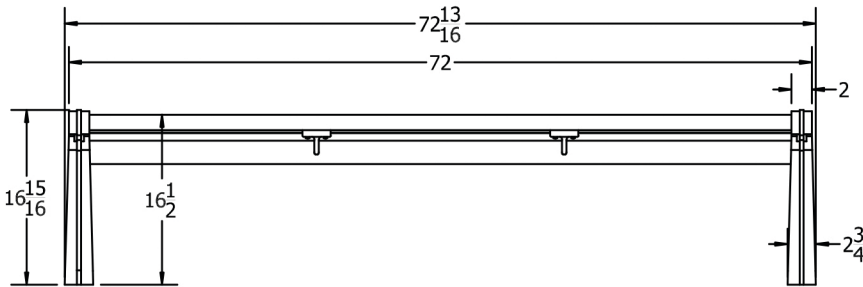

KAY PARK RECREATION

MAKING PLACES PEOPLE FRIENDLY • SINCE 1954

(800)553-2476 • sales@kaypark.com
1301 Pine St. Janesville, IA 50647

6' Heritage Backless Bench

Model #: **JPABL6**

Weight: **90 Lbs**

Material: **Recycled Plastic**

TOP VIEW

FRONT VIEW

SIDE VIEW

3D ISOMETRIC VIEW

INSERT COLOR CODE IN PRODUCT NUMBER
CEDAR= CED, GRAY= GRA, GREEN= GRE, BLACK= BLA
BLUE= BLU, BROWN=BRO, RED= RED, WHITE=WHI

EXAMPLE: CEDAR HERITAGE 6 FT. BACKLESS BENCH W/
BLACK FRAME = PB 6**CED**BFbacher