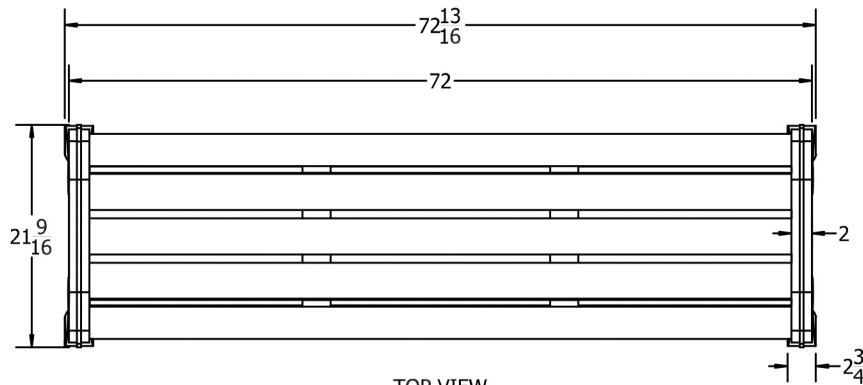

KAY PARK RECREATION

MAKING PLACES PEOPLE FRIENDLY • SINCE 1954

(800)553-2476 • sales@kaypark.com
1301 Pine St. Janesville, IA 50647

6' Heritage Backless Bench

Model #: **JPABL6**

Weight: **90 Lbs**

Material: **Recycled Plastic**

TOP VIEW

FRONT VIEW

SIDE VIEW

3D ISOMETRIC VIEW

INSERT COLOR CODE IN PRODUCT NUMBER
CEDAR= CED, GRAY= GRA, GREEN= GRE, BLACK= BLA
BLUE= BLU, BROWN=BRO, RED= RED, WHITE=WHI

EXAMPLE: CEDAR HERITAGE 6 FT. BACKLESS BENCH W/
BLACK FRAME = PB 6**CED**BFbacher