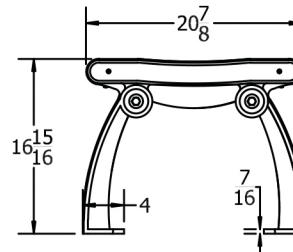

KAY PARK RECREATION

MAKING PLACES PEOPLE FRIENDLY • SINCE 1954

(800)553-2476 • sales@kaypark.com
1301 Pine St. Janesville, IA 50647

6' Heritage Backless Bench

Model #: **JPABL6**

Weight: **90 Lbs**

Material: **Recycled Plastic**

TOP VIEW

FRONT VIEW

SIDE VIEW

3D ISOMETRIC VIEW

INSERT COLOR CODE IN PRODUCT NUMBER
CEDAR= CED, GRAY= GRA, GREEN= GRE, BLACK= BLA
BLUE= BLU, BROWN=BRO, RED= RED, WHITE=WHI

EXAMPLE: CEDAR HERITAGE 6 FT. BACKLESS BENCH W/
BLACK FRAME = PB 6**CED**BFbacher