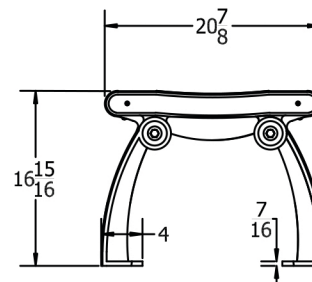

KAY PARK RECREATION

MAKING PLACES PEOPLE FRIENDLY • **SINCE 1954**

(800)553-2476 • sales@kaypark.com

1301 Pine St. Janesville, IA 50647

4' Heritage Backless Bench

Model #: **JPABL4**

Weight: **70 Lbs**

Material: **Recycled Plastic**

TOP VIEW

FRONT VIEW

SIDE VIEW

3D ISOMETRIC VIEW

INSERT COLOR CODE IN PRODUCT NUMBER
CEDAR= CED, GRAY= GRA, GREEN= GRE, BLACK= BLA
BLUE= BLU, BROWN=BRO, RED= RED, WHITE=WHI

EXAMPLE: CEDAR HERITAGE 4 FT. BACKLESS BENCH W/
BLACK FRAME = PB 4**CED**BFbacher