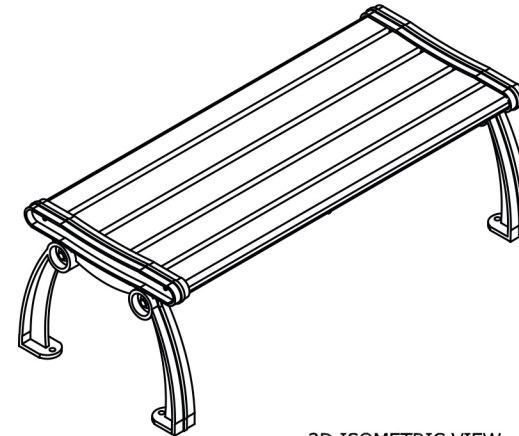

KAY PARK RECREATION

MAKING PLACES PEOPLE FRIENDLY • **SINCE 1954**

(800)553-2476 • sales@kaypark.com

1301 Pine St. Janesville, IA 50647

4' Heritage Backless Bench

Model #: **JPABL4**

Weight: **70 Lbs**

Material: **Recycled Plastic**

TOP VIEW

FRONT VIEW

SIDE VIEW

3D ISOMETRIC VIEW

INSERT COLOR CODE IN PRODUCT NUMBER
CEDAR= CED, GRAY= GRA, GREEN= GRE, BLACK= BLA
BLUE= BLU, BROWN=BRO, RED= RED, WHITE=WHI

EXAMPLE: CEDAR HERITAGE 4 FT. BACKLESS BENCH W/
BLACK FRAME = PB 4**CED**BFbacher