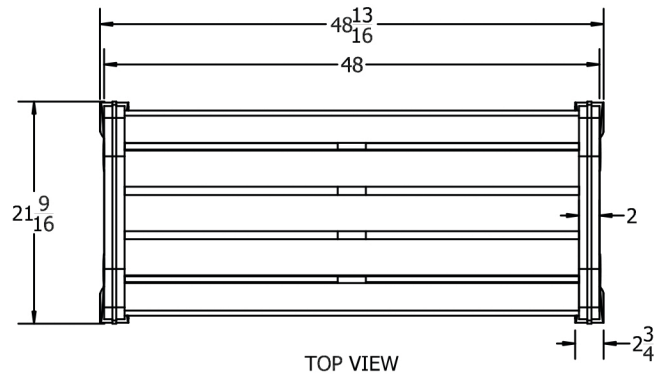

TOP VIEW

FRONT VIEW

SIDE VIEW

3D ISOMETRIC VIEW

INSERT COLOR CODE IN PRODUCT NUMBER
CEDAR= CED, GRAY= GRA, GREEN= GRE, BLACK= BLA
BLUE= BLU, BROWN=BRO, RED= RED, WHITE=WHI

EXAMPLE: CEDAR HERITAGE 4 FT. BACKLESS BENCH W/
BLACK FRAME = PB 4**CED**BFbacher