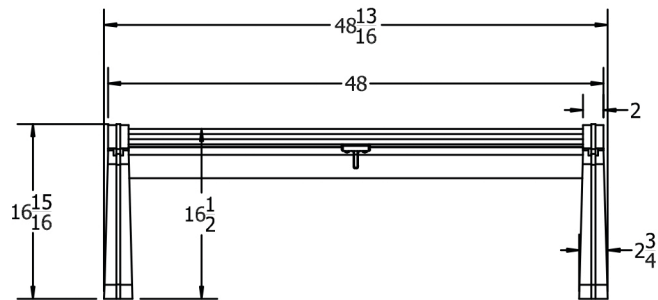

TOP VIEW

FRONT VIEW

SIDE VIEW

3D ISOMETRIC VIEW

INSERT COLOR CODE IN PRODUCT NUMBER
CEDAR= CED, GRAY= GRA, GREEN= GRE, BLACK= BLA
BLUE= BLU, BROWN=BRO, RED= RED, WHITE=WHI

EXAMPLE: CEDAR HERITAGE 4 FT. BACKLESS BENCH W/
BLACK FRAME = PB 4**CED**BFbacher