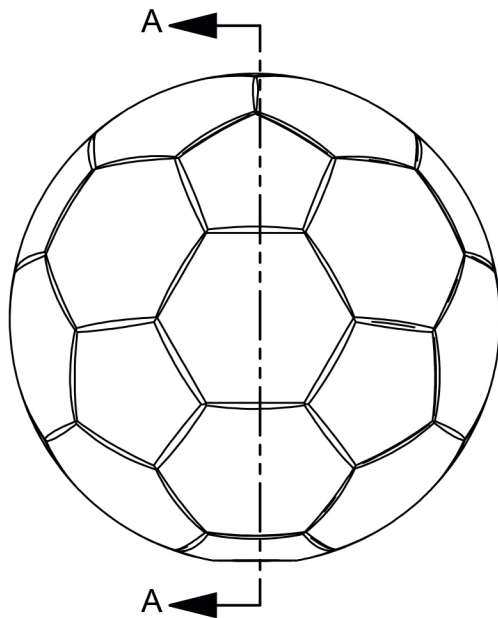

KAY PARK RECREATION

MAKING PLACES PEOPLE FRIENDLY • **SINCE 1954**

(800)553-2476 • sales@kaypark.com
1301 Pine St. Janesville, IA 50647

Soccer Concrete Bollard

Model #: **CBSCR36**

Weight: **2,000 Lbs**

Material: **Concrete**