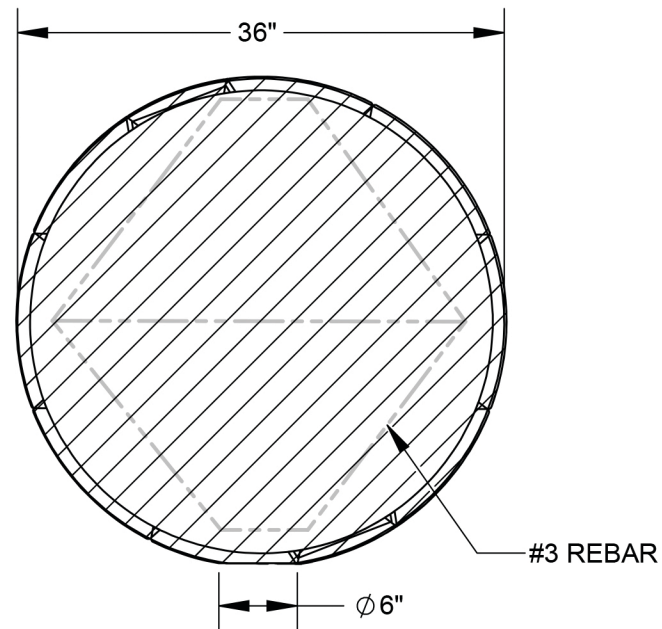

KAY PARK RECREATION

MAKING PLACES PEOPLE FRIENDLY • **SINCE 1954**

(800)553-2476 • sales@kaypark.com
1301 Pine St. Janesville, IA 50647

Soccer Concrete Bollard

Model #: **CBSCR36**

Weight: **2,000 Lbs**

Material: **Concrete**