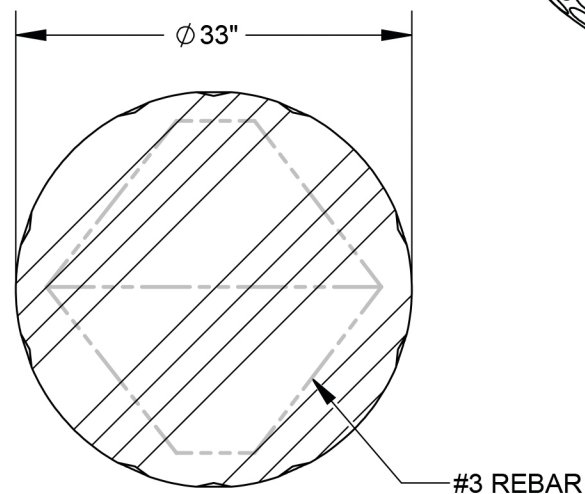

KAY PARK RECREATION

MAKING PLACES PEOPLE FRIENDLY • **SINCE 1954**

(800)553-2476 • sales@kaypark.com
1301 Pine St. Janesville, IA 50647

Golf Concrete Bollard

Model #: **CBGB36**

Weight: **1,700 Lbs**

Material: **Concrete**