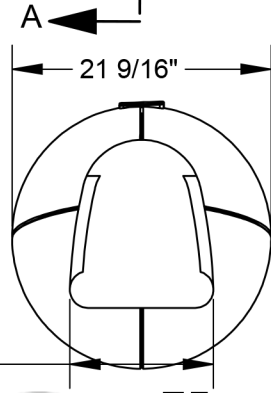

PART# : 500-0190
MODEL: CFB21
WEIGHT: 700 LBS
MATERIAL: CONCRETE

11 15/16"

Kay Park Recreation

Making People Places, People Friendly Since 1954!

Email us: sales@kaypark.com or Call us: (800)553-2476

1301 Pine St. PO. Box 477 Janesville, IA 50647