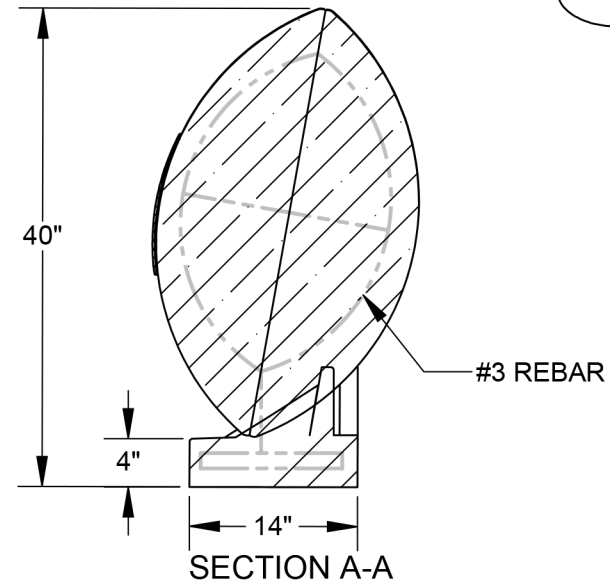

PART# : 500-0190
MODEL: CFB21
WEIGHT: 700 LBS
MATERIAL: CONCRETE

11 15/16"

Kay Park Recreation

Making People Places, People Friendly Since 1954!

Email us: sales@kaypark.com or Call us: (800)553-2476

1301 Pine St. PO. Box 477 Janesville, IA 50647