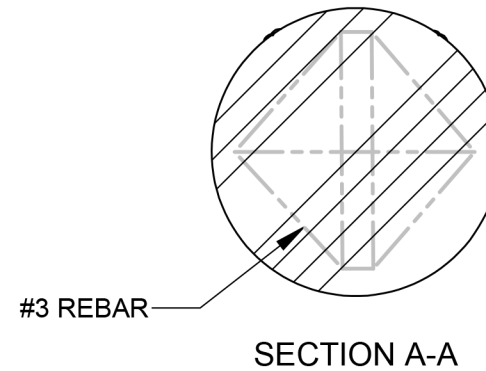

PART# : 500-0513
MODEL: CBBB36
WEIGHT: 2000 LBS
MATERIAL: CONCRETE

Kay Park Recreation

Making People Places, People Friendly Since 1954!

Email us: sales@kaypark.com or Call us: (800)553-2476

1301 Pine St. PO. Box 477 Janesville, IA 50647