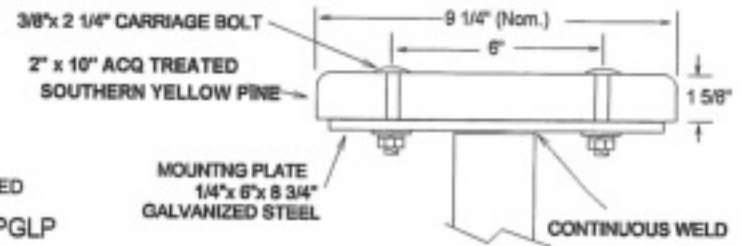

FRONT VIEW

END VIEW

MODEL	WT.
152SGLP	93 lbs.
152SGLPSM	93 lbs.
152PGLP	101 lbs.

REV 10/00
FILE No. 62SGLP,62SGLPSM,62PGLP

Kay Park Recreation

Making People Places, People Friendly Since 1954!
Email us: sales@kaypark.com or Call us: (800)553-2476
1301 Pine St. P.O. Box 477 Janesville, IA 50647