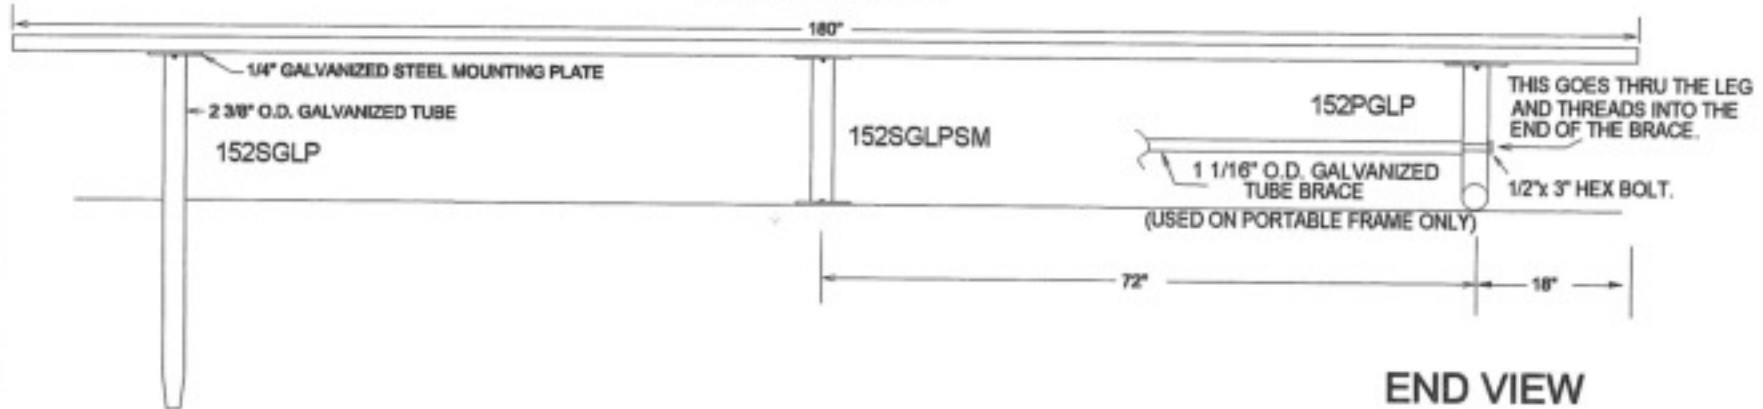

FRONT VIEW

END VIEW

MODEL	WT.
152SGLP	93 lbs.
152SGLPSM	93 lbs.
152PGLP	101 lbs.

REV 10/00
FILE No. 62SGLP,62SGLPSM,62PGLP

Kay Park Recreation

Making People Places, People Friendly Since 1954!
Email us: sales@kaypark.com or Call us: (800)553-2476
1301 Pine St. P.O. Box 477 Janesville, IA 50647

KAY PARK

MODEL	SEE ABOVE	WT.	SEE ABOVE
DRAWN BY	JBJ	DATE	10/10/00
		SCALE	NONE