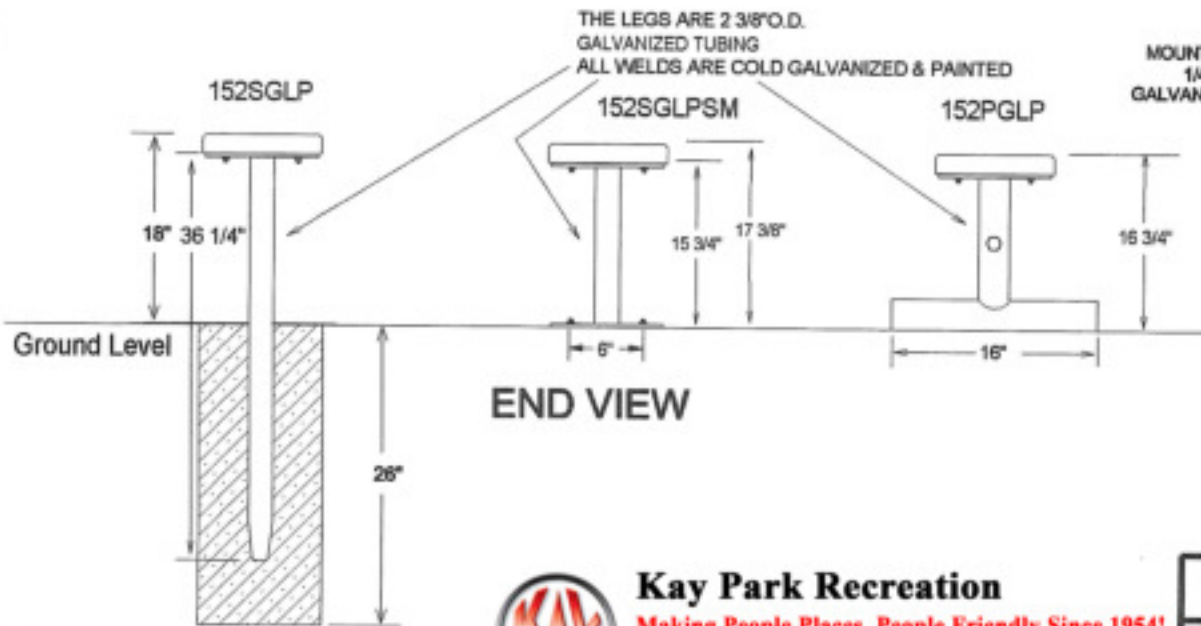

FRONT VIEW

END VIEW

MODEL	WT.
152SGLP	93 lbs.
152SGLPSM	93 lbs.
152PGLP	101 lbs.

REV 10/00
FILE No. 62SGLP,62SGLPSM,62PGLP

Kay Park Recreation

Making People Places, People Friendly Since 1954!
Email us: sales@kaypark.com or Call us: (800)553-2476
1301 Pine St. P.O. Box 477 Janesville, IA 50647

KAY PARK

MODEL	SEE ABOVE	WT.	SEE ABOVE
DRAWN BY	JBJ	DATE	10/10/00
		SCALE	NONE