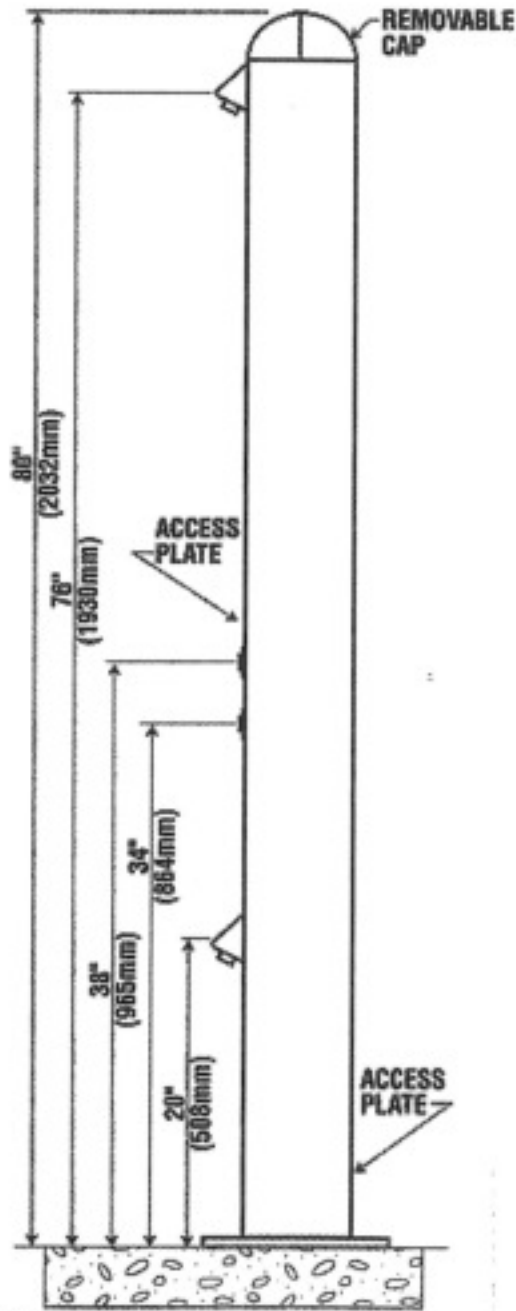

NOTE: FOUR 9/16" O.D.
MOUNTING BOLTS
SPACED ON
10" DIA. @ 90°

12" DIA. PLATE

MODEL: KP62BFS

Pedestal Outdoor Shower & Foot Spray - Steel Pipe