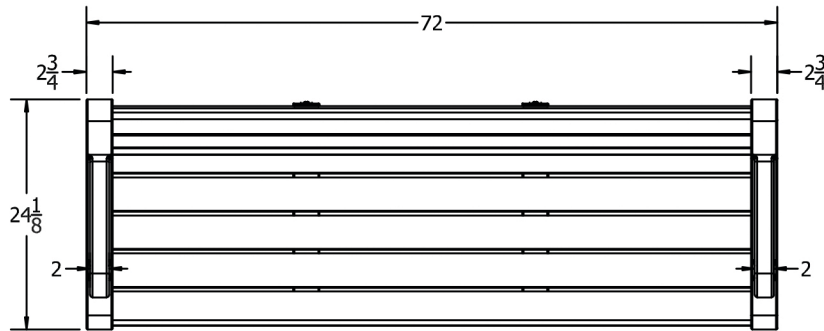

KAY PARK RECREATION

MAKING PLACES PEOPLE FRIENDLY • **SINCE 1954**

(800)553-2476 • sales@kaypark.com
1301 Pine St. Janesville, IA 50647

6' Heritage Bench

Model #: **JPAB6**

Weight: **140 Lbs**

Material: **Recycled Plastic**

TOP VIEW

FRONT VIEW

3D ISOMETRIC VIEW

SIDE VIEW

INSERT COLOR CODE IN PRODUCT NUMBER
CEDAR= CED, GRAY= GRA, GREEN= GRE, BLACK= BLA,
BLUE= BLU, BROWN=BRO, RED= RED, WHITE=WHI

EXAMPLE: CEDAR HERITAGE 6 FT. BENCH W/
BLACK FRAME = PB 6**CED**BFHER