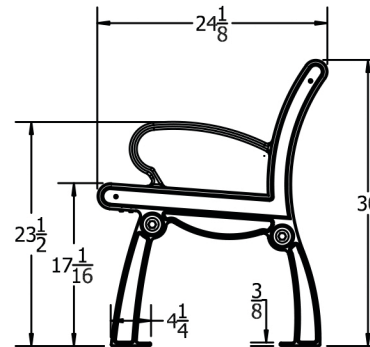

KAY PARK RECREATION

MAKING PLACES PEOPLE FRIENDLY • **SINCE 1954**

(800)553-2476 • sales@kaypark.com
1301 Pine St. Janesville, IA 50647

6' Heritage Bench

Model #: **JPAB6**

Weight: **140 Lbs**

Material: **Recycled Plastic**

TOP VIEW

FRONT VIEW

3D ISOMETRIC VIEW

SIDE VIEW

INSERT COLOR CODE IN PRODUCT NUMBER
CEDAR= CED, GRAY= GRA, GREEN= GRE, BLACK= BLA,
BLUE= BLU, BROWN=BRO, RED= RED, WHITE=WHI

EXAMPLE: CEDAR HERITAGE 6 FT. BENCH W/
BLACK FRAME = PB 6**CED**BFHER