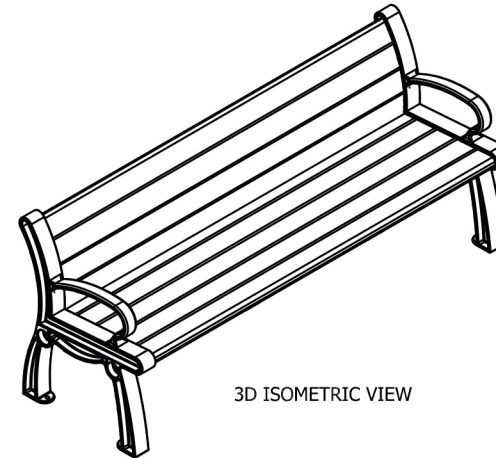

KAY PARK RECREATION

MAKING PLACES PEOPLE FRIENDLY • **SINCE 1954**

(800)553-2476 • sales@kaypark.com
1301 Pine St. Janesville, IA 50647

6' Heritage Bench

Model #: **JPAB6**

Weight: **140 Lbs**

Material: **Recycled Plastic**

TOP VIEW

FRONT VIEW

3D ISOMETRIC VIEW

SIDE VIEW

INSERT COLOR CODE IN PRODUCT NUMBER
CEDAR= CED, GRAY= GRA, GREEN= GRE, BLACK= BLA,
BLUE= BLU, BROWN=BRO, RED= RED, WHITE=WHI

EXAMPLE: CEDAR HERITAGE 6 FT. BENCH W/
BLACK FRAME = PB 6**CED**BFHER