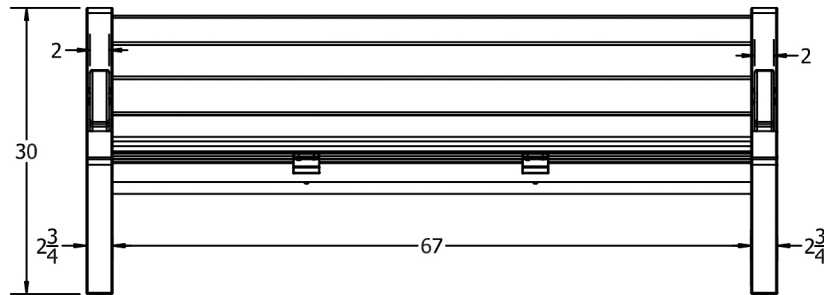

KAY PARK RECREATION

MAKING PLACES PEOPLE FRIENDLY • **SINCE 1954**

(800)553-2476 • sales@kaypark.com
1301 Pine St. Janesville, IA 50647

6' Heritage Bench

Model #: **JPAB6**

Weight: **140 Lbs**

Material: **Recycled Plastic**

TOP VIEW

FRONT VIEW

3D ISOMETRIC VIEW

SIDE VIEW

INSERT COLOR CODE IN PRODUCT NUMBER
CEDAR= CED, GRAY= GRA, GREEN= GRE, BLACK= BLA,
BLUE= BLU, BROWN=BRO, RED= RED, WHITE=WHI

EXAMPLE: CEDAR HERITAGE 6 FT. BENCH W/
BLACK FRAME = PB 6**CED**BFHER